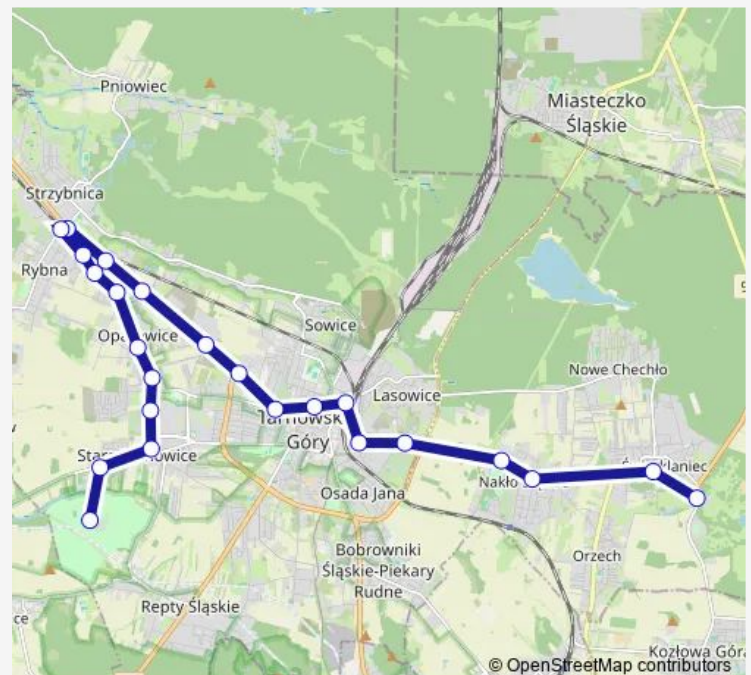

Saturday —

Sunday —

Route info

Direction: Świerklaniec Park

Stops: 24

Trip Duration: 0 hour 44 min

Stare Tarnowice Janasa

Stare Tarnowice Szpital