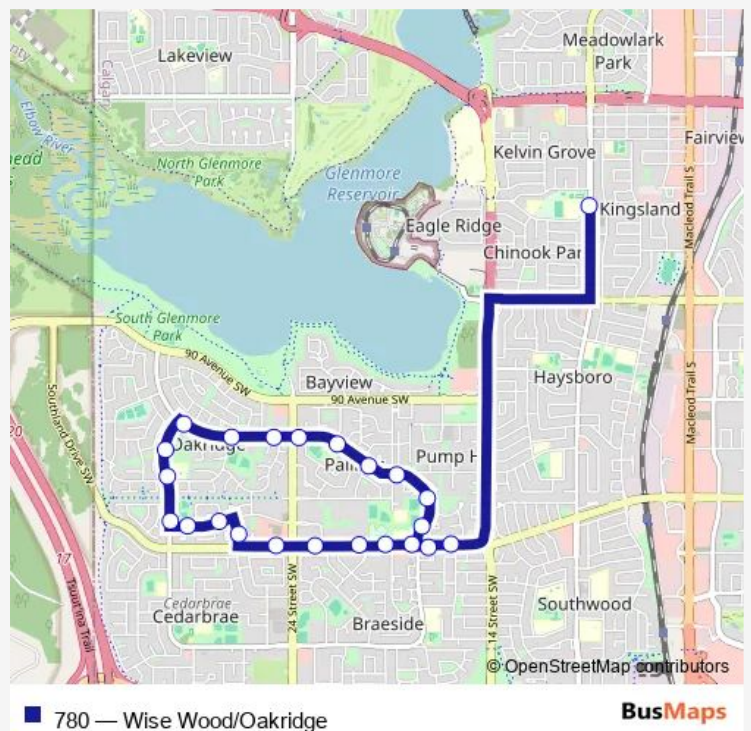

EB Palliser DR @ 24 ST Sw

EB Palliser DR @ 22 ST Sw

EB Palliser DR @ Palishall RD Sw

EB Palliser DR @ 19 ST Sw

SB Palliser DR @ Pump Hill RI Sw

Route schedule

SB Elbow DR @ 75 AV Sw — EB Southland DR @ Brae-side DR Sw

Monday 15:43

Tuesday 15:43

Wednesday 15:43

Thursday 15:43

Friday 14:11

Saturday —

Sunday —

Route info

Direction: SB Elbow DR @ 75 AV Sw

Stops: 23

Trip Duration: 0 hour 29 min

780 — Wise Wood/Oakridge

SB Palliser DR @ Pump Hill GA Sw

EB Southland DR @ Braeside DR Sw

Direction

WB Southland DR @ Bradbury DR Sw — NB Elbow DR @ 75 AV Sw

23 stops

[Open route schedule](#)

WB Southland DR @ Bradbury DR Sw

WB Southland DR @ Palliser DR Sw

Southland Leisure Centre (Wb)

WB Southland DR @ Brookpark BV Sw

WB Southland DR @ Oakmoor DR Sw

WB Southland DR @ 24 ST Sw