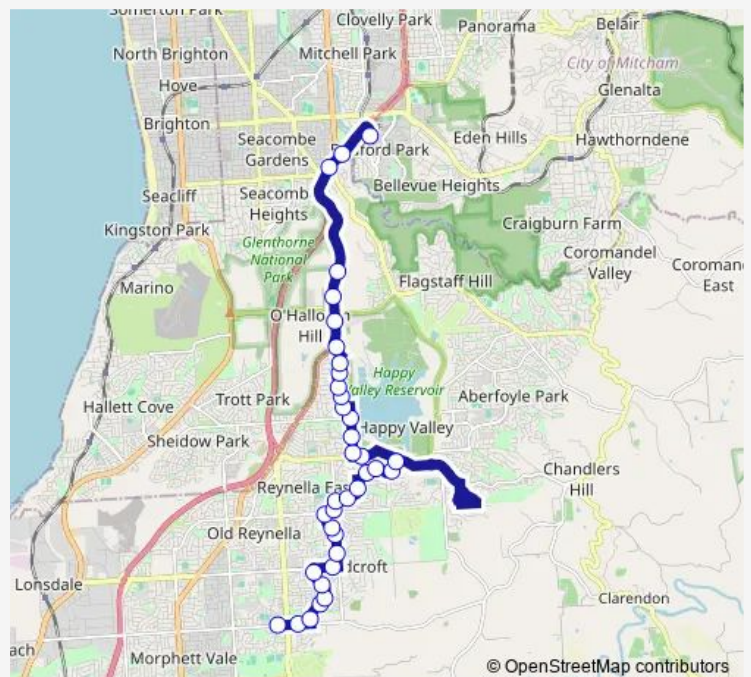

**Bus 780 Woodcroft College to Flinders Medical Centre**

[Go to website](#)

**Direction**

Stop School Bains Rd - North side — Zone A Flinders Medical Centre

36 stops

[Open route schedule](#)

- Stop School Bains Rd - North side
- Stop 47 Bains Rd - North side
- Stop 46D Investigator Dr - West side
- Stop 46C Investigator Dr - North West side
- Stop 46B Investigator Dr - West side
- Stop 46A Investigator Dr - South West side
- Stop 46 Investigator Dr - West side
- Stop 45 Pimpala Rd - North side
- Stop 44 Sir James Hardy Way - West side
- Stop 43B Sir James Hardy Way - West side
- Stop 43A Sir James Hardy Way - South West side
- Stop 43 Sir James Hardy Way - West side
- Stop 42 Byards Rd - West side
- Stop 41 Regency Rd - North side
- Stop 40 Regency Rd - North West side
- Stop 39B Regency Rd - West side
- Stop 39B Glenloth Dr - North West side
- Stop 39C Glenloth Dr - North West side
- Stop 39D Glenloth Dr - East side
- Stop 39E Glenloth Dr - West side
- Stop School Kenihans Rd / Jersey Rd - South side

**Route schedule**

Stop School Bains Rd - North side — Zone A Flinders Medical Centre

Monday	15:27
Tuesday	15:27
Wednesday	15:27
Thursday	15:27
Friday	15:27
Saturday	—
Sunday	—

**Route info**

Direction: Stop School Bains Rd - North side

Stops: 36

Trip Duration: 0 hour 50 min

780 — Woodcroft College to Flinders Medical Centre **BusMaps**

Stop School Bishops Hill Rd / Jarrad Rd

Stop School Chandlers Hill Rd / Herrings Ln

Stop 37 Chandlers Hill Rd - West side

Stop School Serpentine Rd / Bluehills Rd

Stop 35B Bluehills Rd - West side

Stop 35A Bluehills Rd - West side

Stop 35 Bluehills Rd - West side

Stop 34A Bluehills Rd - West side

Stop 34 Chandlers Hill Rd - South West side