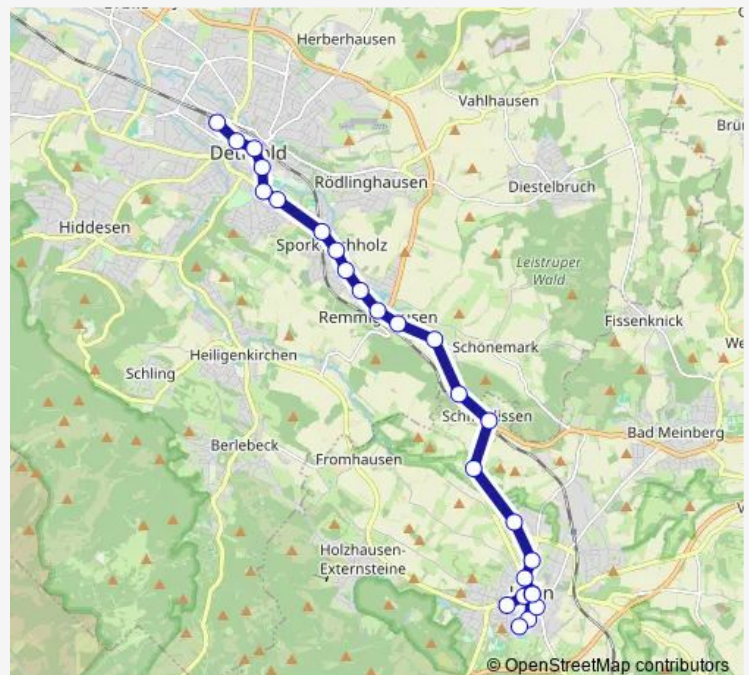

H-BM-Horn, Carl-Zeiss-Str

H-BM-Horn, Wilberger Straße

Horn, Nordstraße

Route schedule

Detmold, Schulzentrum — H-BM-Horn, Mittelstraße

Monday 13:00-15:40

Tuesday 13:00-15:40

Wednesday 13:00-15:40

Thursday 13:00-15:40

Friday 13:00-15:40

Saturday —

Sunday —

Route info

Direction: Detmold, Schulzentrum

Stops: 23

Trip Duration: 0 hour 30 min

780 — Detmold - Remmighausen - Horn Detmold - Remmighausen - Horn

BusMaps

H-BM-Horn, Marktplatz

H-BM-Horn, Mittelstraße

Direction

H-BM-Horn, Mittelstraße — Detmold, Technische Hochschule

24 stops

[Open route schedule](#)