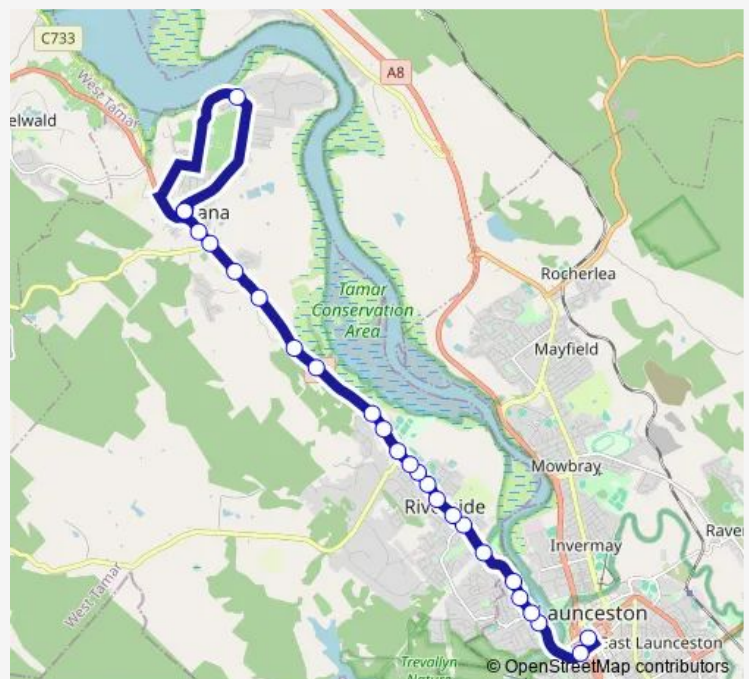

Danbury Dr/W Tamar Hwy

No.705 West Tamar Hwy (Holiday Park)

Route schedule

Stop D2, No.168 Brisbane St (Outside Target) — Legana Shops, No.2-12 Legana Gr

Monday	06:54-19:10
Tuesday	06:54-19:10
Wednesday	06:54-19:10
Thursday	06:54-19:10
Friday	06:54-19:10
Saturday	09:10-19:10
Sunday	10:10-17:10

Route info

Direction: Stop D2, No.168 Brisbane St (Outside Target)

Stops: 25

Trip Duration: 0 hour 32 min

780

No.767 West Tamar Hwy

No.783 West Tamar Hwy

Legana Shops, No.2-12 Legana Grove

Beach Rd Opp. Partridge Dr

Legana Shops, No.2-12 Legana Gr

Direction

Legana Shops, No.2-12 Legana Grove — Stop D2, No.168
Brisbane St (Outside Target)

31 stops

[Open route schedule](#)

Legana Shops, No.2-12 Legana Grove

Friday 06:16-18:28

Saturday 08:10-18:28

Sunday 09:20-16:28

Route info

Direction: Legana Shops, No.2-12 Legana Grove

Stops: 31

Trip Duration: 0 hour 36 min

Elouera St Outside Tailrace Park