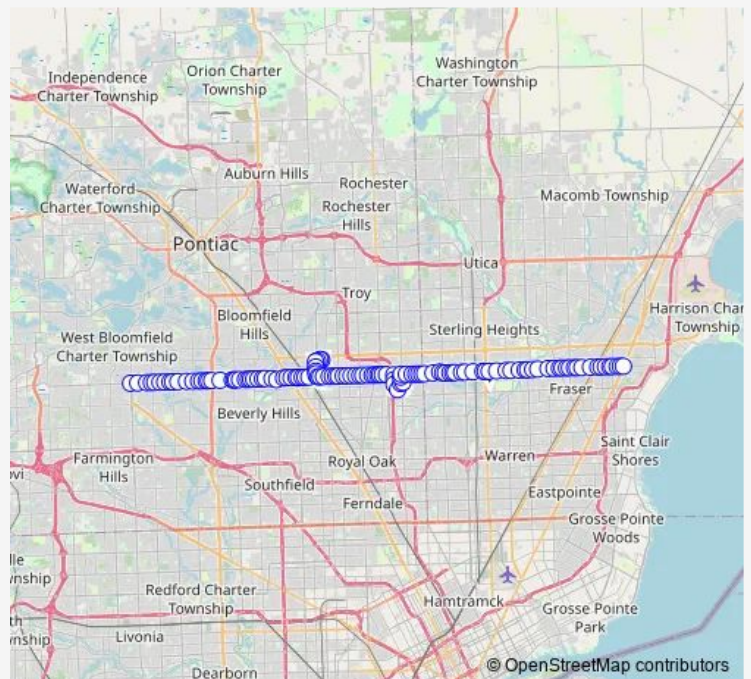

Bus 780 15 Mile Crosstown

[Go to website](#)

Direction
 Maple + Orchard Lake Rd — 15 Mile RD. + Gratiot Se
 126 stops
[Open route schedule](#)

- Maple + Orchard Lake Rd
- W Maple RD + Tamerlane DR Inbound
- W Maple RD + Perham
- W Maple RD + Middlebelt
- W. Maple RD @ Glenway
- W Maple RD + Bloomfield Lan
- W Maple RD Knollwood Golf Course
- W Maple RD + Dartmoor
- W Maple RD + Inkster
- W Maple RD + Whysall
- W Maple RD + Castle Dr
- W Maple RD + Franklin Rd
- W Maple RD + Wing Lake Rd
- W Maple RD + Colby Lane
- W Maple RD + Cathedral Dr
- Maple Vision Care
- Maple + Telegraph
- W Maple + Gilbert Lake R
- W Maple + RED Maple Rd
- W Maple + FAR -FAR Side Lahser
- W Maple + Bradford

Route schedule

Maple + Orchard Lake Rd — 15 Mile RD. + Gratiot Se

Monday	05:33-21:54
Tuesday	05:33-21:54
Wednesday	05:33-21:54
Thursday	05:33-21:54
Friday	05:33-21:54
Saturday	05:46-21:34
Sunday	—

Route info

Direction: Maple + Orchard Lake Rd

Stops: 126

Trip Duration: 1 hour 33 min

780 — 15 Mile Crosstown

W Maple RD + Hupp Cross

W Maple + Detroit Country Day

W Maple + Cranbrook Cros

W Maple + Williamsbury

Maple + Cranbrook

W Maple RD Tilbury

W Maple RD + Larchlea

W Maple RD + Pleasant

W Maple RD + Linden

W Maple RD + Valley View La

W Maple RD + Bates

Maple + OLD Woodward