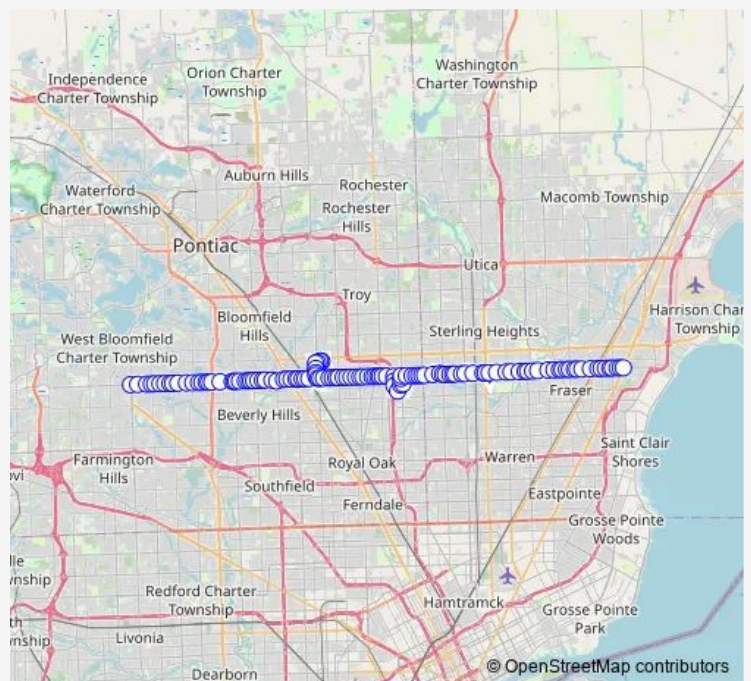

Bus 780 15 Mile Crosstown

[Go to website](#)

Direction
 MAPLE + ORCHARD LAKE RD — 15 Mile RD. + Gratiot Se
 126 stops
[Open route schedule](#)

- MAPLE + ORCHARD LAKE RD
- W MAPLE RD + TAMERLANE DR INBOUND
- W MAPLE RD + PERHAM
- W MAPLE RD + MIDDLEBELT
- W. Maple RD @ Glenway
- W MAPLE RD + BLOOMFIELD LAN
- W MAPLE RD KNOLLWOOD GOLF COURSE
- W MAPLE RD + DARTMOOR
- W MAPLE RD + INKSTER
- W MAPLE RD + WHYSALL
- W MAPLE RD + CASTLE DR
- W MAPLE RD + FRANKLIN RD
- W MAPLE RD + WING LAKE RD
- W MAPLE RD + COLBY LANE
- W MAPLE RD + CATHEDRAL DR
- Maple Vision Care
- Maple + Telegraph
- W Maple + Gilbert Lake R
- W Maple + RED Maple Rd
- W Maple + FAR -FAR Side Lahser
- W Maple + Bradford

Route schedule

MAPLE + ORCHARD LAKE RD — 15 Mile RD. + Gratiot Se

Monday	05:33-21:54
Tuesday	05:33-21:54
Wednesday	05:33-21:54
Thursday	05:33-21:54
Friday	05:33-21:54
Saturday	05:46-21:34
Sunday	—

Route info

Direction: MAPLE + ORCHARD LAKE RD

Stops: 126

Trip Duration: 1 hour 21 min

780 — 15 Mile Crosstown

W Maple RD + Hupp Cross

W Maple + Detroit Country Day

W Maple + Cranbrook Cros

W Maple + Williamsbury

Maple + Cranbrook

W Maple RD Tilbury

W Maple RD + Larchlea

W Maple RD + Pleasant

W Maple RD + Linden

W Maple RD + Valley View La

W Maple RD + Bates

Maple + OLD Woodward