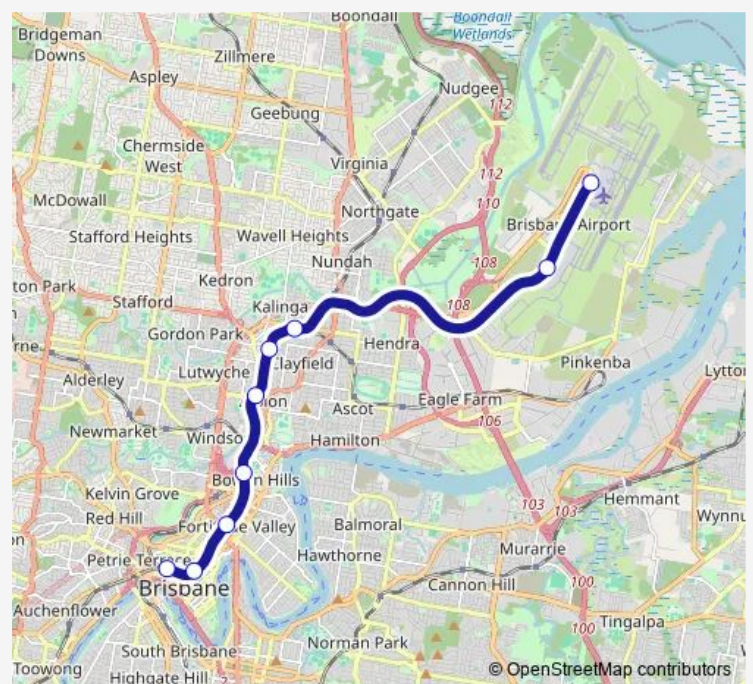

Rail BRBD Brisbane City - Airport

[Go to website](#)

Direction

Roma Street station, platform 7 — Domestic Airport station, platform 2

9 stops

[Open route schedule](#)

Roma Street station, platform 7

Central station, platform 6

Fortitude Valley station, platform 4

Bowen Hills station, platform 4

Albion station, platform 4

Woolloowin station, platform 4

Eagle Junction station, platform 2

International Airport station, platform 2

Domestic Airport station, platform 2

Route schedule

Roma Street station, platform 7 — Domestic Airport station, platform 2

Monday 05:27-06:27

Tuesday —

Wednesday —

Thursday —

Friday —

Saturday —

Sunday 05:27-06:27

Route info

Direction: Roma Street station, platform 7

Stops: 9

Trip Duration: 0 hour 29 min

BRBD — Brisbane City - Airport line

Direction

Roma Street station, platform 7 — Domestic Airport station, platform 2