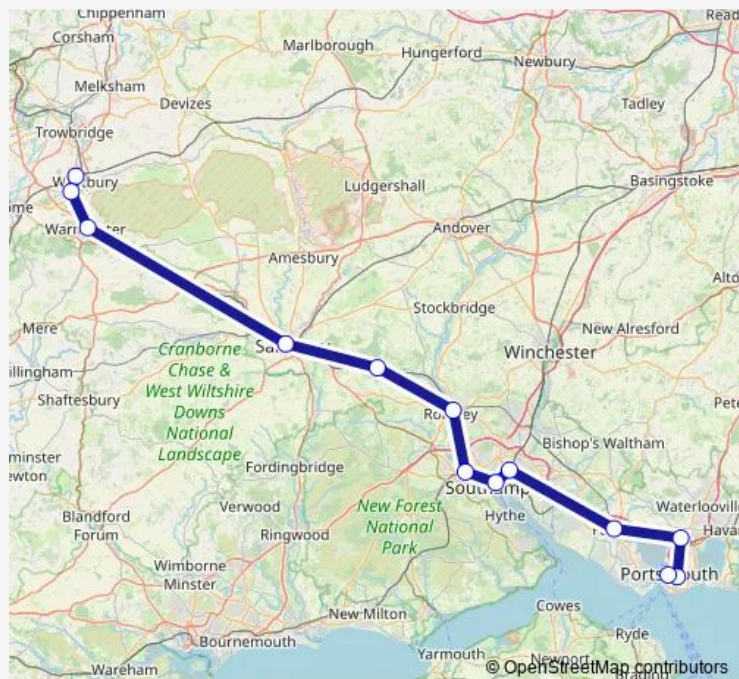

Rail Gw:Wsb->Pms GW train service from WSB to Pms

[Go to website](#)

Direction

Westbury (Wilts) — Portsmouth & Southsea

13 stops

[Open route schedule](#)

Westbury (Wilts)

Dilton Marsh

Warminster

Salisbury

Dean

Romsey

Redbridge (Hants)

Southampton Central

St Denys

Fareham

Thursday —

Friday —

Saturday —

Sunday

10:00-22:06

Route info

Direction: Westbury (Wilts)

Stops: 13

Trip Duration: 1 hour 46 min

■ Gw:Wsb->Pms — GW train service from WSB to Pms

Gw:Wsb->Pms Rail time schedules and route maps are available in an offline PDF at busmaps.com. Use the busmaps.com website to see live bus times, train schedule or subway schedule, and step-by-step directions for all public transit in Portsmouth