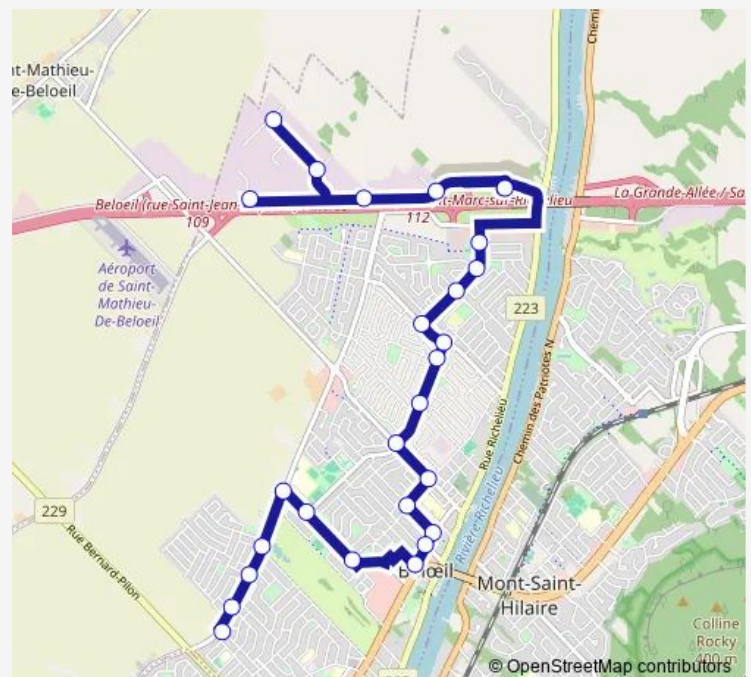

Bernard / Laurier

Laurier / Jeannotte

Laurier / Brunelle

Lechasseur / Dupré

Route schedule

de l'Industrie / devant le 1633 — Yvon-L'Heureux Nord / Choquette

Monday	13:10-21:10
Tuesday	13:10-21:10
Wednesday	13:10-21:10
Thursday	13:10-21:10
Friday	13:10-21:10
Saturday	—
Sunday	—

Route info

Direction: de l'Industrie / devant le 1633

Stops: 26

Trip Duration: 0 hour 21 min

■ T80 — Taxibus Beloeil - Industriel (sur réservation)

Lechasseur / Radisson

Lechasseur / Yvon-L'Heureux Nord

Yvon-L'Heureux Nord / Marcotte

Route schedule

Choquette / Yvon-L'Heureux Nord — de l'Industrie / devant le 1633

Monday 06:00-15:30

Tuesday 06:00-15:30

Wednesday 06:00-15:30

Thursday 06:00-15:30

Friday 06:00-15:30

Saturday —

Sunday —

Route info

Direction: Choquette / Yvon-L'Heureux Nord

Stops: 26

Trip Duration: 0 hour 21 min

Louis-Marchand / Pierre-Louis-Le Tourneux

de l'Industrie / devant le 1633

T80 Communal Taxi Service time schedules and route maps are available in an offline PDF at busmaps.com. Use the busmaps.com website to see live bus times, train schedule or subway schedule, and step-by-step directions for all public transit in Beloeil