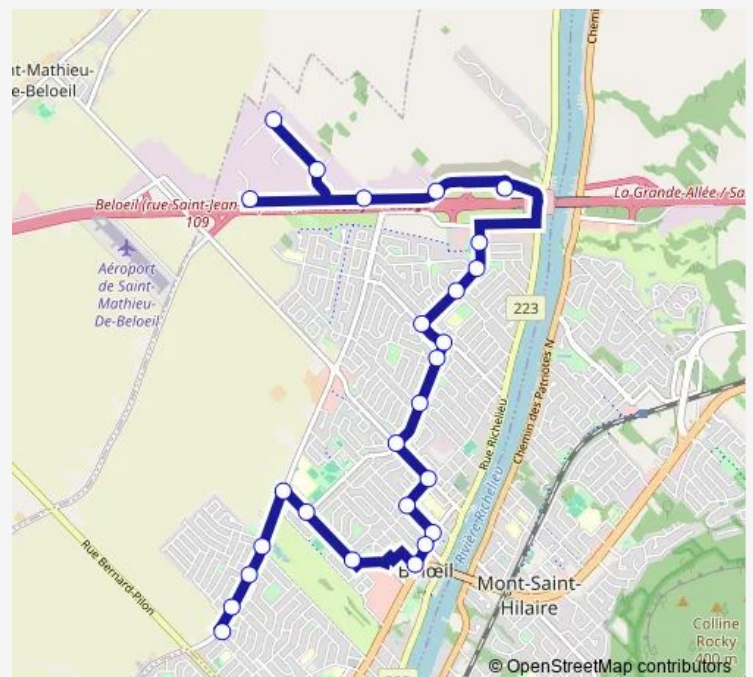

Bernard / Laurier

Laurier / Jeannotte

Laurier / Brunelle

Lechasseur / Dupré

Route schedule

de l'Industrie / devant le 1633 — Yvon-L'Heureux Nord / Choquette

Monday	13:10-21:10
Tuesday	13:10-21:10
Wednesday	13:10-21:10
Thursday	13:10-21:10
Friday	13:10-21:10
Saturday	—
Sunday	—

Route info

Direction: de l'Industrie / devant le 1633

Stops: 26

Trip Duration: 0 hour 21 min

■ T80 — Taxibus Beloeil - Industriel (sur réservation)

Lechasseur / Radisson

Lechasseur / Yvon-L'Heureux Nord

Yvon-L'Heureux Nord / Marcotte

Route schedule

Choquette / Yvon-L'Heureux Nord — de l'Industrie / devant le 1633

Monday 06:00-15:30

Tuesday 06:00-15:30

Wednesday 06:00-15:30

Thursday 06:00-15:30

Friday 06:00-15:30

Saturday —

Sunday —

Route info

Direction: Choquette / Yvon-L'Heureux Nord

Stops: 26

Trip Duration: 0 hour 21 min

Louis-Marchand / Pierre-Louis-Le Tourneux

de l'Industrie / devant le 1633

T80 Communal Taxi Service time schedules and route maps are available in an offline PDF at busmaps.com. Use the busmaps.com website to see live bus times, train schedule or subway schedule, and step-by-step directions for all public transit in Beloeil