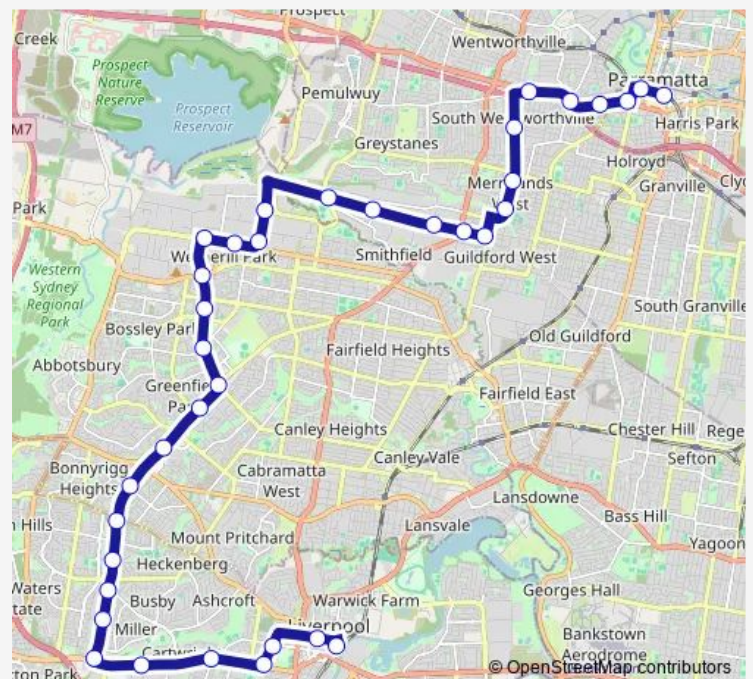

Victoria T-Way

Elizabeth T-Way

Wetherill T-Way

Route schedule

Liverpool Station, Stand B — Parramatta Station, Stand A1

Monday 04:25-00:20⁺¹

Tuesday 04:25-00:20⁺¹

Wednesday 04:25-00:20⁺¹

Thursday 04:25-00:20⁺¹

Friday 04:25-00:50⁺¹

Saturday 05:15-00:15⁺¹

Sunday 05:15-23:45

Route info

Direction: Liverpool Station, Stand B

Stops: 36

Trip Duration: 1 hour 8 min

T80 — Parramatta to Liverpool via T-way

Hassall T-Way

Gipps T-Way

Cooper T-Way

Smithfield T-Way

Warren T-Way

Woodpark T-Way

Canal T-Way

Sherwood T-Way

Centenary T-Way

Finlayson T-Way

Coleman T-Way

Mays Hill T-Way

Pitt T-Way

Argyle St Before O'Connell St

Parramatta Station, Stand A1