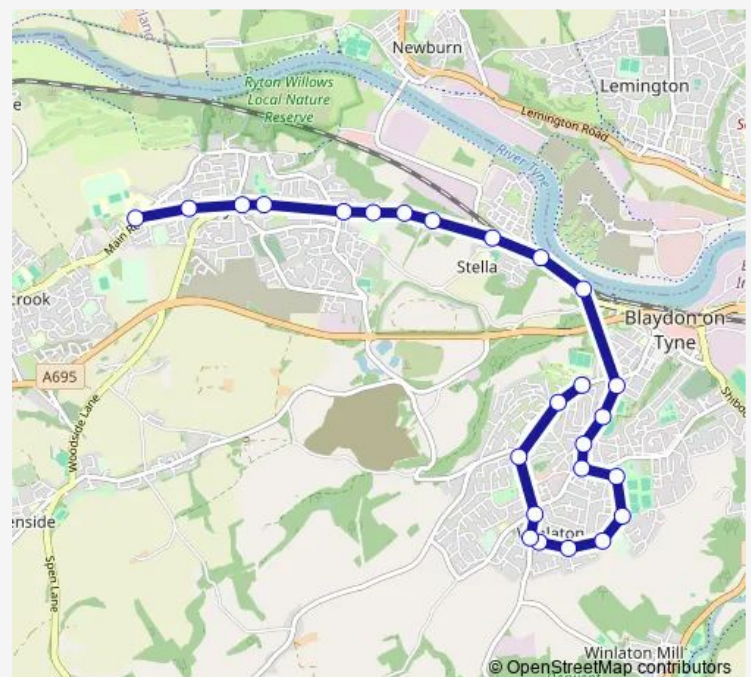

### Direction

Thorp Academy — Back Lane-School

25 stops

[Open route schedule](#)

Thorp Academy

Main Road-Blackhouse Lane

Main Road - Whitewell Lane

Main Road-Social Club

### Route schedule

Thorp Academy — Back Lane-School

Monday 14:40

Tuesday 14:40

Wednesday 14:40

Thursday 14:40

Friday 14:40

Saturday —

### Route info

Direction: Thorp Academy

Stops: 25

Trip Duration: 0 hour 25 min

863n

BusMaps

Scotland Head-West Lane

North Street

## Route info

Direction: Barlow Road

Stops: 33

Trip Duration: 0 hour 35 min

Stella Road-Hedgefield Avenue

Stella Road-Hedgefield Terrace

Stella Road-High Hedgefield

Main Road-Runhead Estate