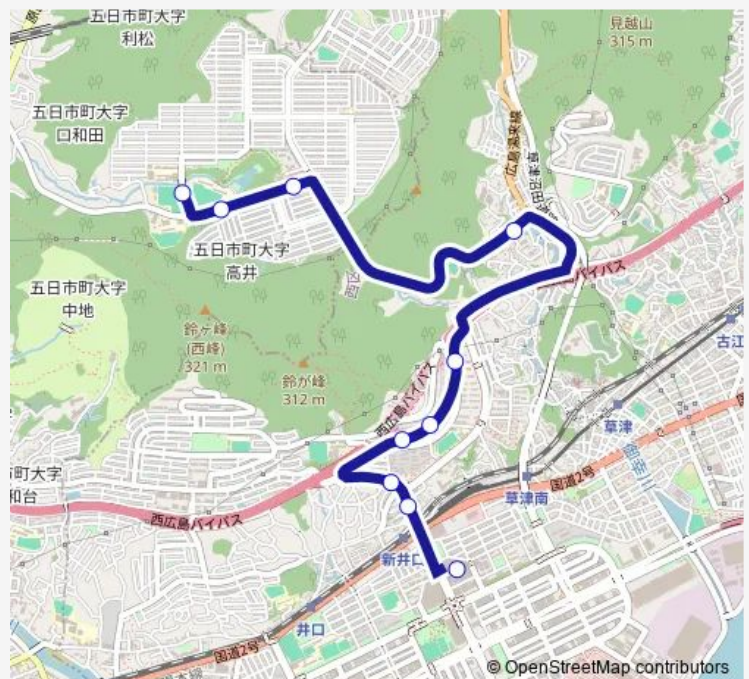

Route schedule

アルパーク — 美鈴が丘高校

Monday 07:20-07:53

Tuesday 07:20-07:53

Wednesday 07:20-07:53

Thursday 07:20-07:53

Friday 07:20-07:53

Saturday 07:54

Sunday 07:54

Route info

Direction: アルパーク

Stops: 10

Trip Duration: 0 hour 18 min

■ 28-2 — アルパーク・新井口駅発着

BusMaps

28-2 Bus time schedules and route maps are available in an offline PDF at busmaps.com. Use the busmaps.com website to see live bus times, train schedule or subway schedule, and step-by-step directions for all public transit in Hiroshima