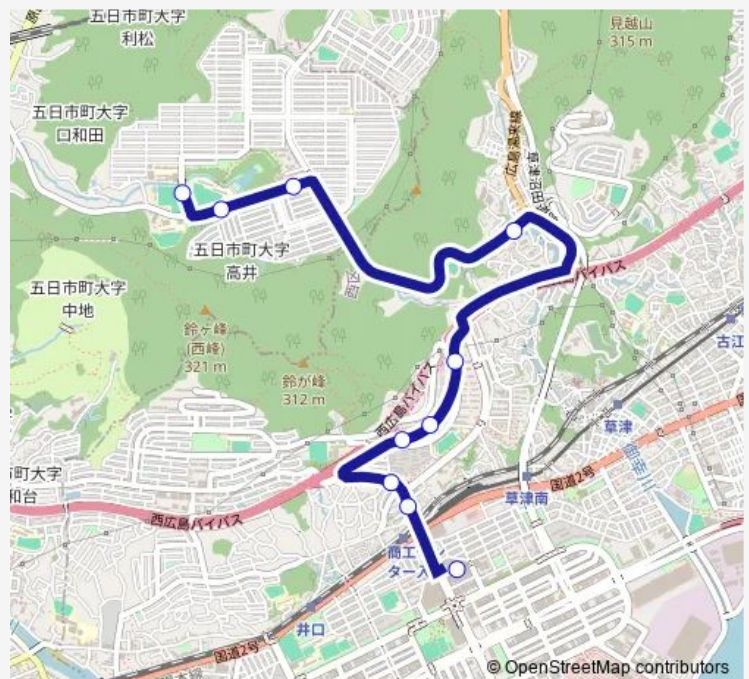

Route schedule

アルパーク — 美鈴が丘高校

Monday 07:20-07:53

Tuesday 07:20-07:53

Wednesday 07:20-07:53

Thursday 07:20-07:53

Friday 07:20-07:53

Saturday 07:54

Sunday 07:54

Route info

Direction: アルパーク

Stops: 10

Trip Duration: 0 hour 19 min

■ 28-2 — アルパーク・新井口駅発着

BusMaps

28-2 Bus time schedules and route maps are available in an offline PDF at busmaps.com. Use the busmaps.com website to see live bus times, train schedule or subway schedule, and step-by-step directions for all public transit in Hiroshima