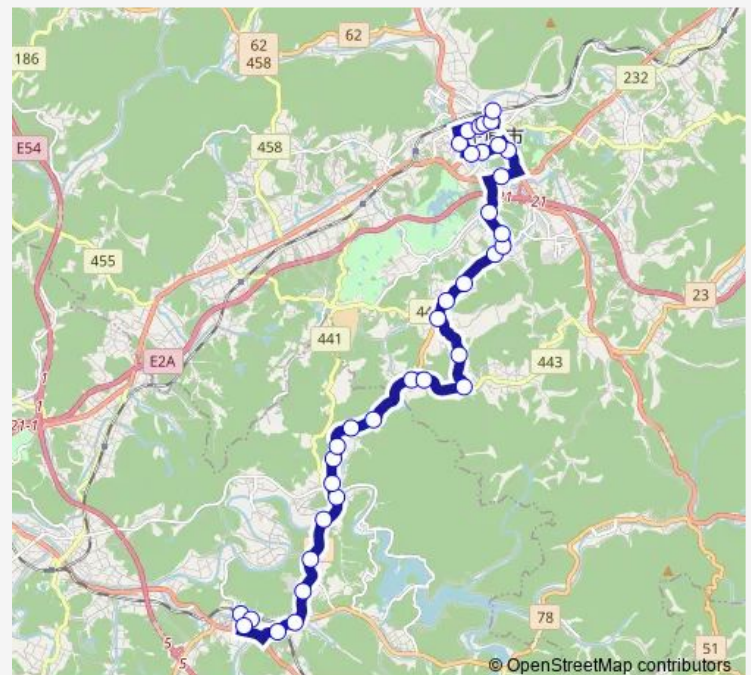

Thursday 07:25-13:32

Friday 07:25-13:32

Saturday —

Sunday —

Route info

Direction: 三良坂駅前

Stops: 36

Trip Duration: 0 hour 40 min

Monday 12:45-17:43

Tuesday 12:45-17:43

Wednesday 12:45-17:43

Thursday 12:45-17:43

Friday 12:45-17:43

Saturday —

Sunday —

Route info

Direction: 庄原駅

Stops: 36

Trip Duration: 0 hour 40 min

上仁賀

仁賀学校前

下仁賀

皇渡

田利別