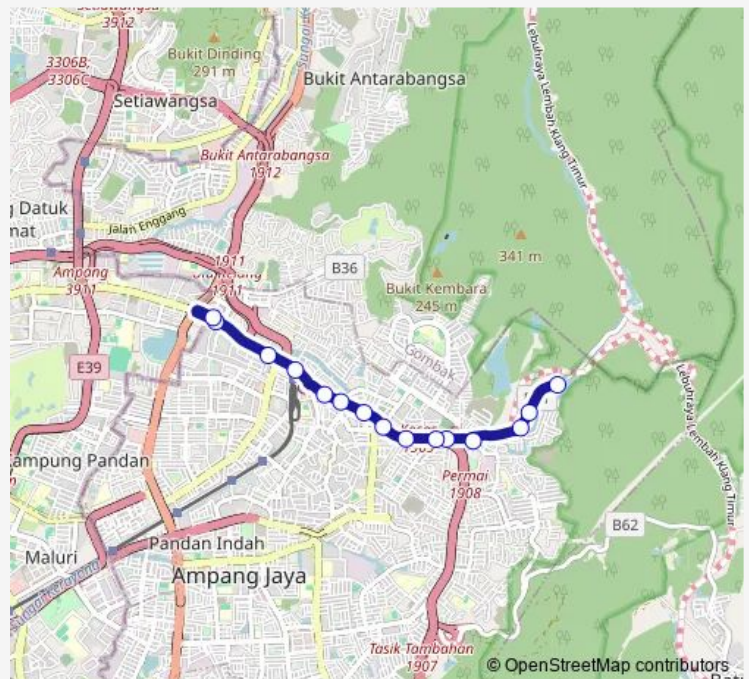

Aj426 Sjkt Ampang

Aj106 LRT Ampang

Aj325 Flat Taman Dato Ahmad Razali

(M) Aj108 Ampang Point (Opp)

Aj182 Ampang Point

Route schedule

Aj66 Hentian Lembah Jaya Utara — Aj182 Ampang Point

Monday 05:30-21:30

Tuesday 05:30-21:30

Wednesday 05:30-21:30

Thursday 05:30-21:30

Friday 05:30-21:30

Saturday 05:30-23:00

Sunday 05:30-23:00

Route info

Direction: Aj66 Hentian Lembah Jaya Utara

Stops: 15

Trip Duration: 0 hour 27 min

T302 — Lembah Jaya Utara ~ Ampang Point

Direction

Aj182 Ampang Point — Aj66 Hentian Lembah Jaya Utara

13 stops

[Open route schedule](#)

Aj182 Ampang Point

Wednesday 05:51-22:00

Thursday 05:51-22:00

Friday 05:51-22:00

Saturday 05:46-23:30

Sunday 05:46-23:30

Route info

Direction: Aj182 Ampang Point

Stops: 13