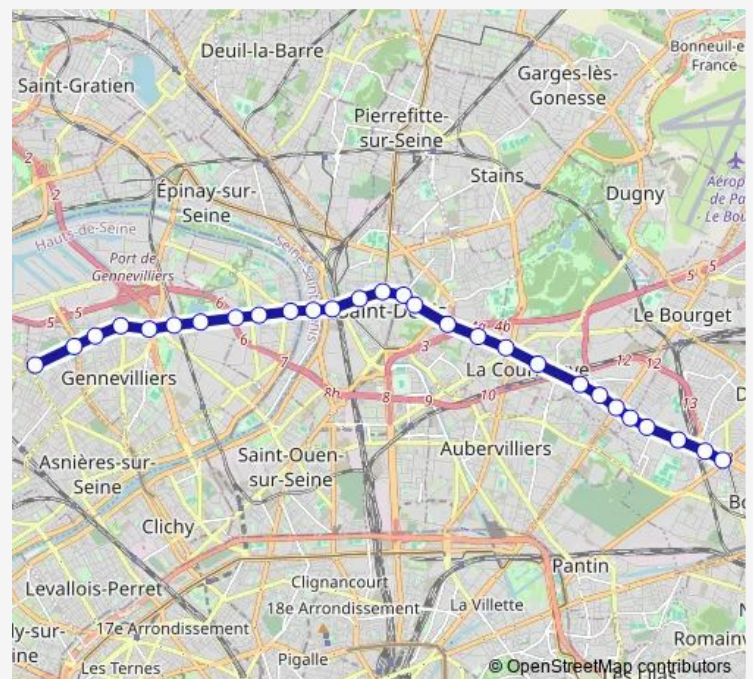

Stade Géo André

### Route schedule

Asnières - Quatre Routes — Escadrille Normandie-Niemen

Monday	05:45-00:35 <sup>+1</sup>
Tuesday	05:45-00:35 <sup>+1</sup>
Wednesday	05:45-00:35 <sup>+1</sup>
Thursday	05:45-00:35 <sup>+1</sup>
Friday	05:45-01:37 <sup>+1</sup>
Saturday	05:42-01:35 <sup>+1</sup>
Sunday	07:00-00:37 <sup>+1</sup>

### Route info

Direction: Asnières - Quatre Routes

Stops: 28

Trip Duration: 0 hour 54 min

Danton

La Courneuve - 8 Mai 1945

Maurice Lachâtre

Drancy - Avenir