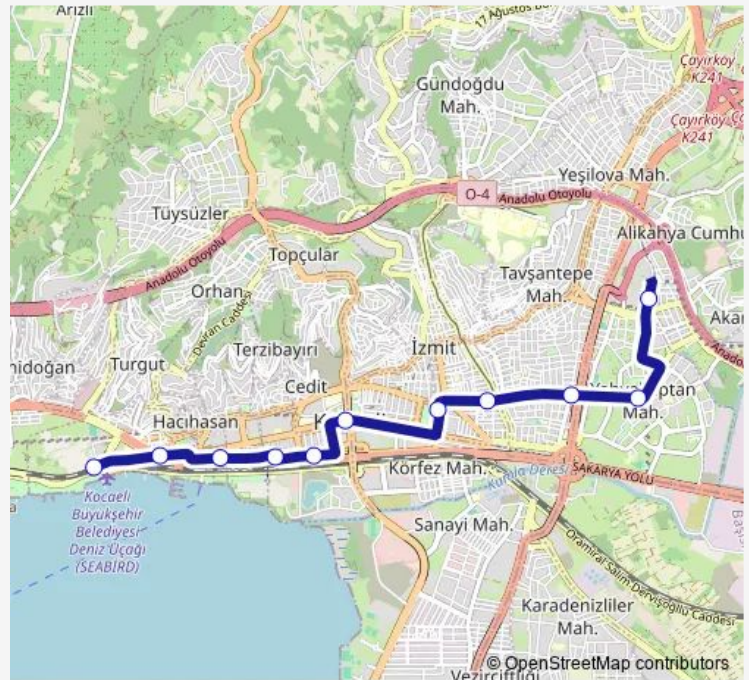

Saturday 06:30-23:45

Sunday 06:30-23:45

Route info

Direction: Otogar

Stops: 11

Trip Duration: 0 hour 9 min

■ T1 — Otogar-Sekapark

Direction

Monday 06:30-23:45

Tuesday 06:30-23:45

Wednesday 06:30-23:45

Thursday 06:30-23:45

Friday 06:30-23:45

Saturday 06:30-23:45

Sunday 07:00-21:45

Route info