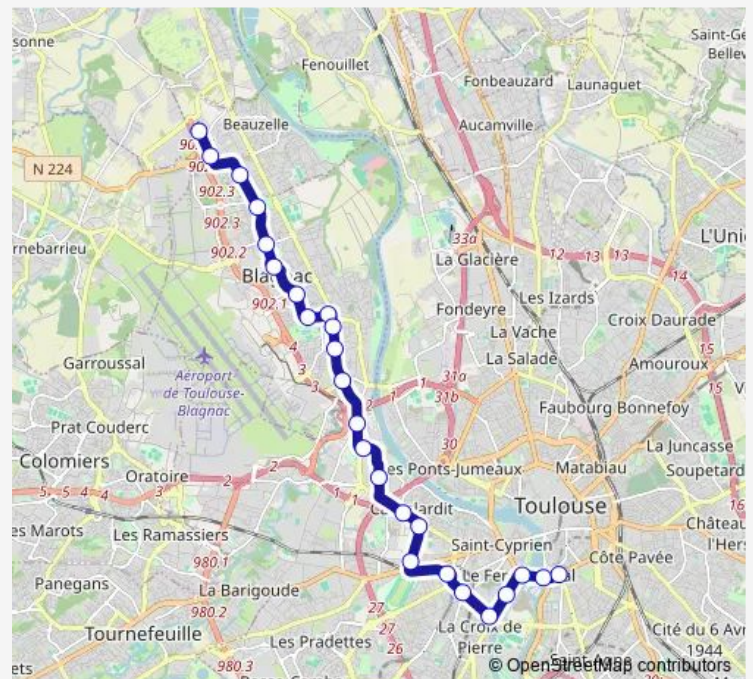

Tram T1 Palais de Justice / Meett

[Go to website](#)

Direction

Palais de Justice — Odysnud-Ritouret

18 stops

[Open route schedule](#)

Palais de Justice

Ile du Ramier

Route schedule

Palais de Justice — Odysnud-Ritouret

Monday 06:02-22:23

Tuesday 06:02-22:23

Wednesday 06:02-22:23

Thursday 06:02-22:23

Friday 06:02-22:23

Saturday 06:05-22:24

Sunday 06:19-22:42

Route info

Direction: Palais de Justice

Stops: 18

Trip Duration: 0 hour 32 min

Direction

Meett — Palais de Justice

25 stops

[Open route schedule](#)

Meett

Aéroconstellation

Beauzelle - Aeroscopia

Andromède-Lycée

Place Georges Brassens

Grand Noble

Patinoire-Barradels