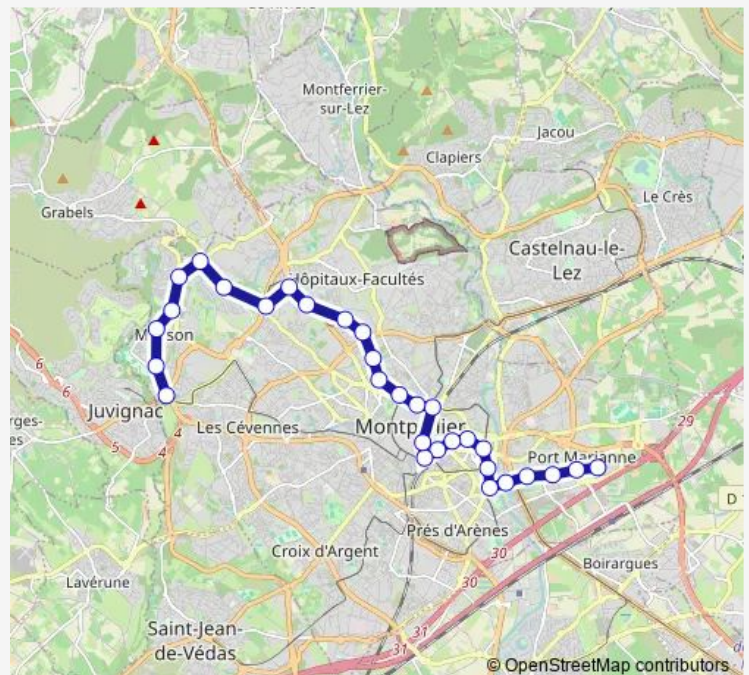

Gare Saint-Roch

Du Guesclin

Antigone

Route schedule

Mosson — Odysseum

Monday 04:30-23:41

Tuesday 04:30-23:41

Wednesday 04:30-23:41

Thursday 04:30-23:41

Friday 04:30-00:41⁺¹

Saturday 04:30-00:41⁺¹

Sunday 05:45-23:41

Route info

Direction: Mosson

Stops: 30

Trip Duration: 0 hour 53 min

T1 — Mosson - Odysseum

BusMaps

Léon Blum

Place de l'Europe

Rives du Lez

Moularès (Hôtel de Ville)

Port Marianne

Mondial 98

Millénaire

Place de France

Odysseum

Direction

Odysseum — Mosson

30 stops

[Open route schedule](#)

Odysseum