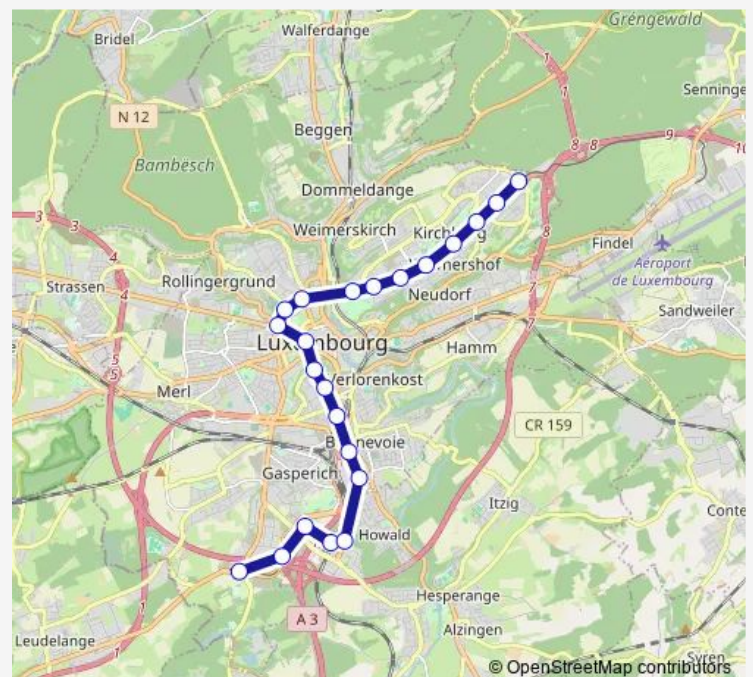

### Route schedule

Stadion — Luxexpo

Monday 04:30-00:27<sup>+1</sup>

Tuesday 04:30-00:27<sup>+1</sup>

Wednesday 04:30-00:27<sup>+1</sup>

Thursday 04:30-00:27<sup>+1</sup>

Friday 04:30-00:27<sup>+1</sup>

Saturday 04:30-00:27<sup>+1</sup>

### Route info

Direction: Stadion

Stops: 22

Trip Duration: 0 hour 38 min

T1

BusMaps