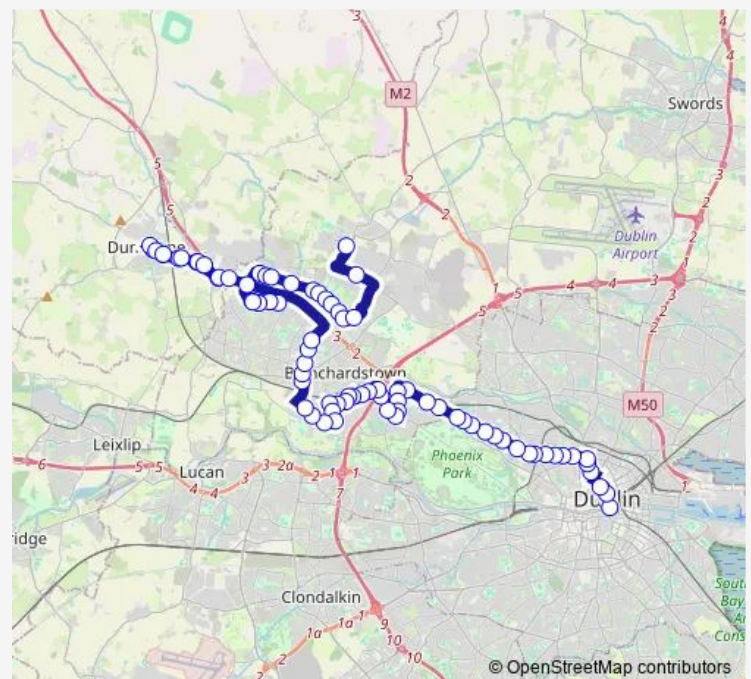

Parkway Station

### Route schedule

Westmoreland Street — Tyrrelstown

Monday —

Tuesday —

Wednesday —

Thursday —

Friday —

Saturday 00:00-04:00

### Route info

Direction: Westmoreland Street

Stops: 81

Trip Duration: 1 hour 34 min

70n — Westmoreland Street - Tyrrelstown

Morgan Place

Auburn Avenue

Hadleigh Green