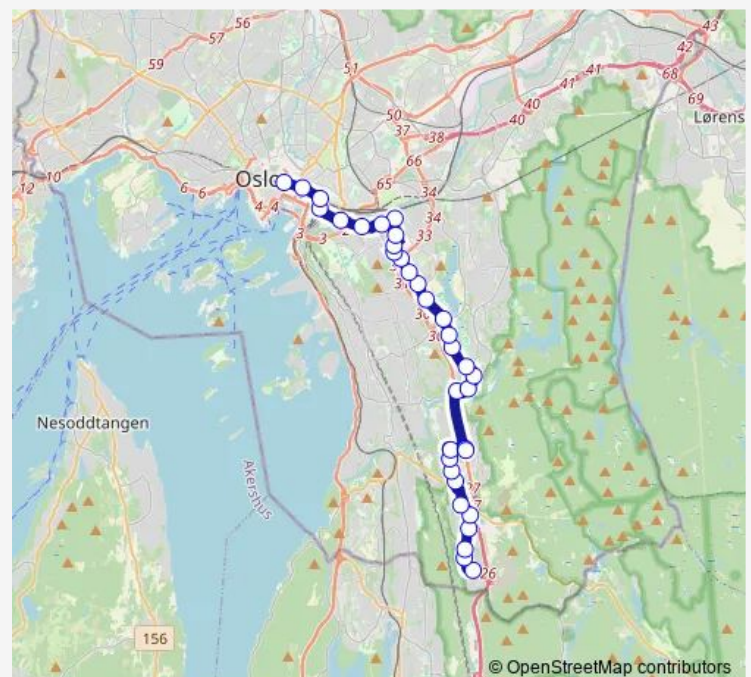

Thursday 02:21-05:21

Friday 02:21-05:21

Saturday 02:21-05:21

Sunday 02:21-05:21

Route info

Direction: Bjørndal

Stops: 34

Trip Duration: 0 hour 36 min

70n — Jernbanetorget - Bjørndal

Sandstuveien

Ryensvingen

Ryen T

Ryenberget

Manglerudveien

Furuveien

Eirik Raudes vei

Thursday 01:30-03:30

Friday 01:30-03:30

Saturday 01:30-03:30

Sunday 01:30-03:30

Route info

Direction: Jernbanetorget

Stops: 33

Trip Duration: 0 hour 39 min