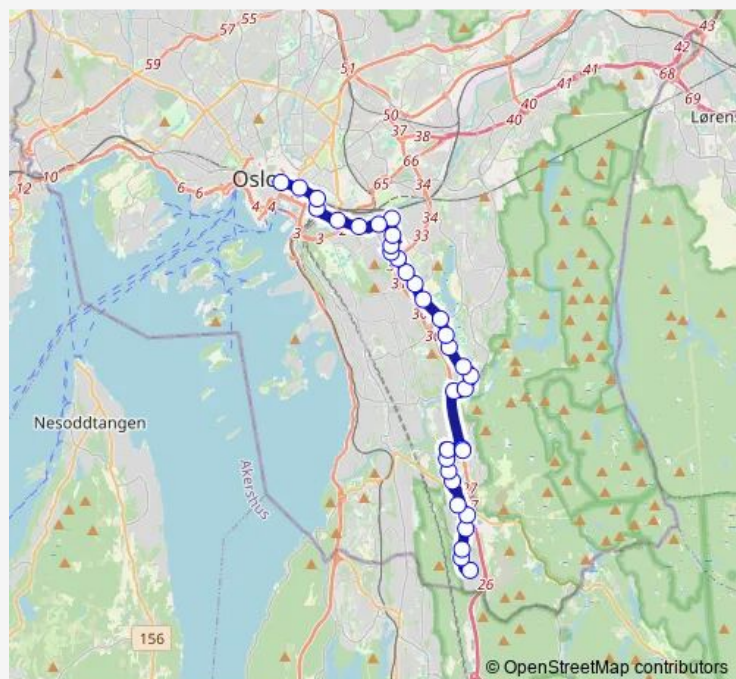

Thursday 02:21-05:21

Friday 02:21-05:21

Saturday 02:21-05:21

Sunday 02:21-05:21

Route info

Direction: Bjørndal

Stops: 34

Trip Duration: 0 hour 36 min

70N — Jernbanetorget - Bjørndal

Sandstuveien

Ryensvingen

Ryen T

Ryenberget

Manglerudveien

Furuveien

Eirik Raudes vei

Thursday 01:30-03:30

Friday 01:30-03:30

Saturday 01:30-03:30

Sunday 01:30-03:30

Route info

Direction: Jernbanetorget

Stops: 33

Trip Duration: 0 hour 39 min