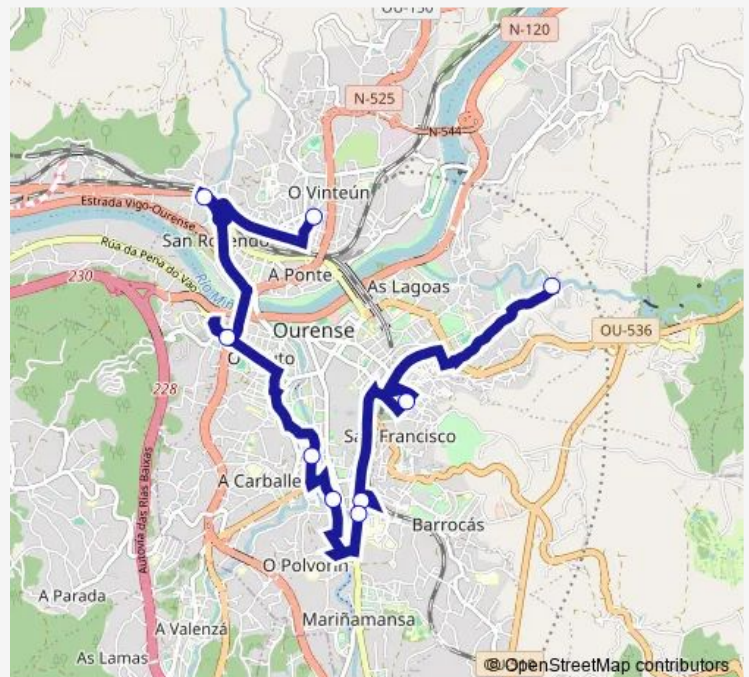

Saínza Nº21

BAR Villabus

RÚA Camelias Nº6

Rotonda Couto

Torres Pino (Parada Bus)

RIO SIL 24

Route schedule

CPI José García García — RIO SIL 24

Monday 15:00

Tuesday 16:00

Wednesday 15:00

Thursday 16:00

Friday 15:00

Saturday —

Sunday —

Route info

Direction: CPI José García García

Stops: 9

Trip Duration: 0 hour 45 min

■ Xg605035 — CPI José García García-Río Sil 24

Direction

RIO SIL 24 — CPI José García García

9 stops

[Open route schedule](#)

CPI José García García

Route schedule

RIO SIL 24 — CPI José García García

Monday	08:00
Tuesday	08:00
Wednesday	08:00
Thursday	08:00
Friday	08:00
Saturday	—
Sunday	—

Route info

Direction: RIO SIL 24

Stops: 9