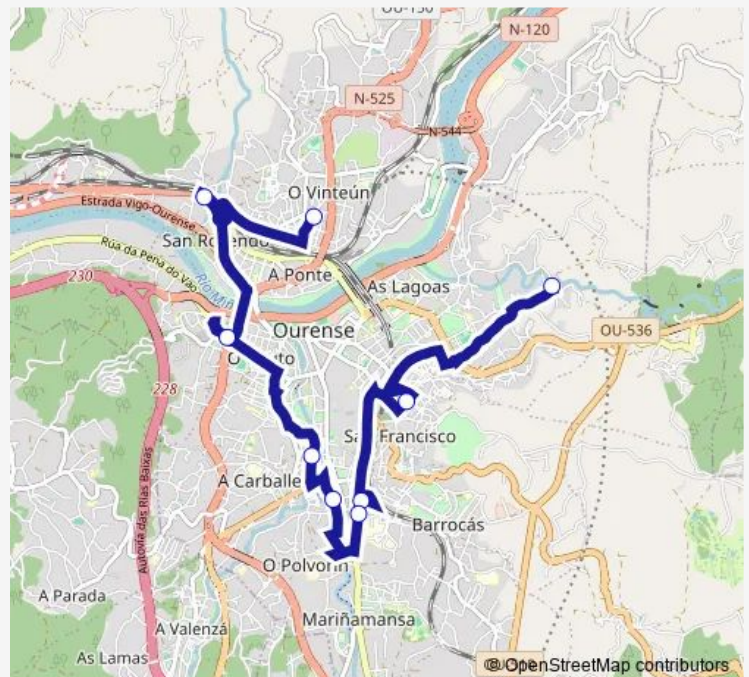

Monday 15:00

Tuesday 16:00

Wednesday 15:00

Thursday 16:00

Friday 15:00

Saturday —

Sunday —

Route info

Direction: CPI José García García

Stops: 9

Trip Duration: 0 hour 45 min

■ XG605035 — CPI José García García-Río Sil 24

BusMaps

Direction

RIO SIL 24 — CPI José García García

9 stops

[Open route schedule](#)

RIO SIL 24

Torres Pino (Parada Bus)

Rotonda Couto

RÚA Camelias N°6

BAR Villabus

Saínza N°21

Ramon Puga 21

RÚA ROI Paez N°7

CPI José García García

Route schedule

RIO SIL 24 — CPI José García García

Monday	08:00
Tuesday	08:00
Wednesday	08:00
Thursday	08:00
Friday	08:00
Saturday	—
Sunday	—

Route info

Direction: RIO SIL 24