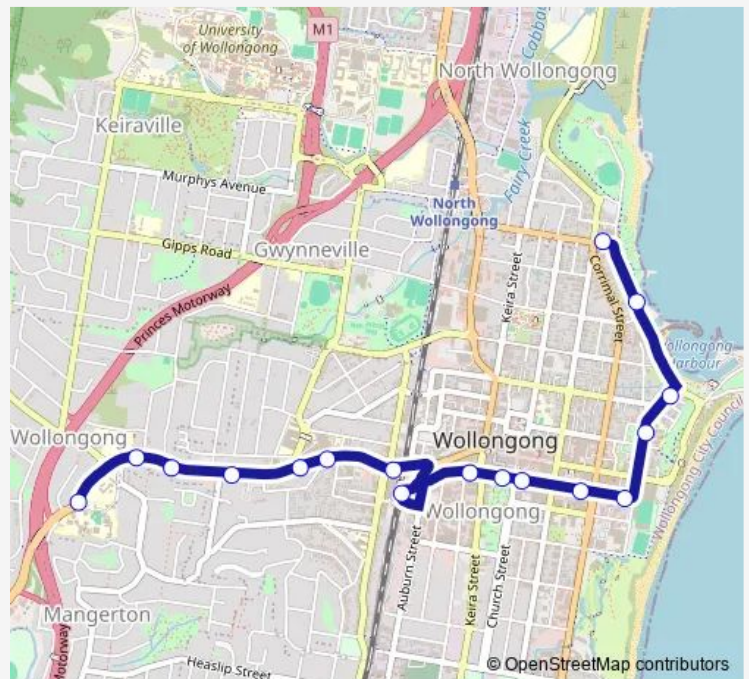

Crown St Before Mangerton Rd

Crown St Opp Gilmore St

Crown St Opp Fisher St

The Illawarra Grammar School, Princes Hwy

Route schedule

Bourke St Before Cliff Rd — The Illawarra Grammar School, Princes Hwy

Monday	08:17
Tuesday	08:17
Wednesday	08:17
Thursday	08:17
Friday	08:17
Saturday	—
Sunday	—

Route info

Direction: Bourke St Before Cliff Rd

Stops: 17

Trip Duration: 0 hour 16 min

S239 — The Illawarra Grammar School to Wollongong Old Court House

Direction

The Illawarra Grammar School, Western Av — Wollongong Old Court House, Harbour St

Corrimal St Before Gipps St

Corrimal St Before Kembla St

Bourke St Before Cliff Rd

Cliff Rd Opp Georges Pl

Wollongong Old Court House, Harbour St

Route schedule

The Illawarra Grammar School, Western Av — Wollongong Old Court House, Harbour St

Monday 15:33

Tuesday 15:33

Wednesday 15:33

Thursday 15:33

Friday 15:33

Saturday —

Sunday —

Route info