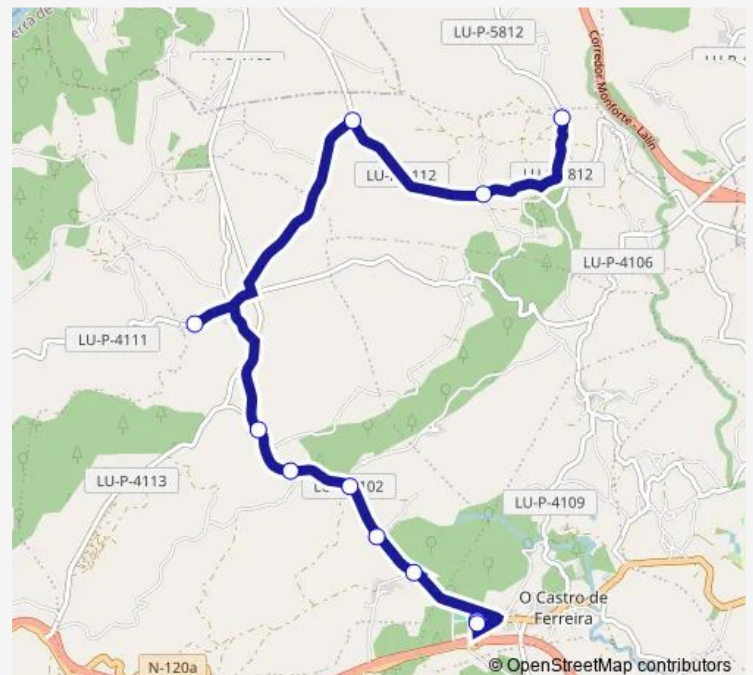

Route schedule

Ceip Monte Baliño — Remesar

Monday 15:45

Tuesday 17:30

Wednesday 15:45

Thursday —

Friday 15:45

Saturday —

Sunday —

Route info

Direction: Ceip Monte Baliño

Stops: 11

Trip Duration: 0 hour 18 min

■ XG743011 — Ceip Monte Baliño-Remesar (enlaces)

XG743011 Bus time schedules and route maps are available in an offline PDF at busmaps.com. Use the busmaps.com website to see live bus times, train schedule or subway schedule, and step-by-step directions for all public transit in Panton