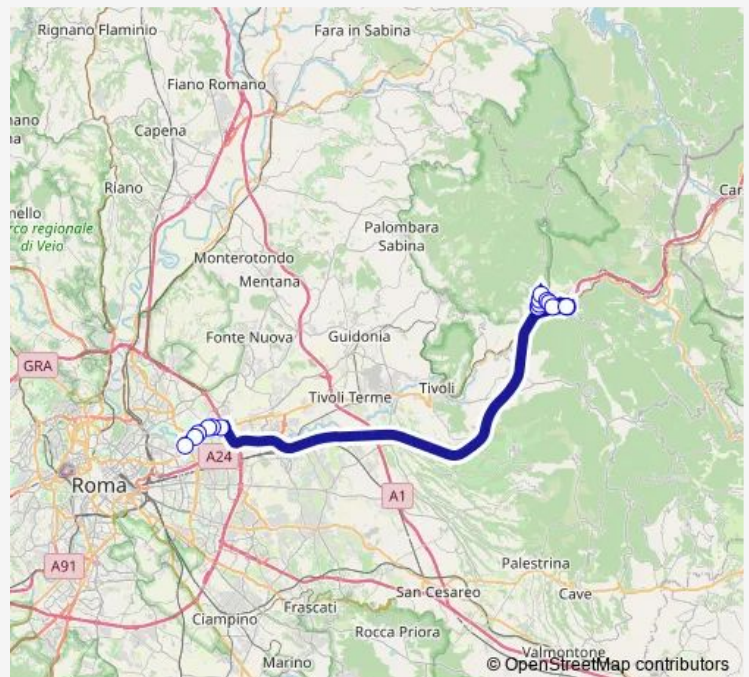

Direction

Vicovaro | Via Santa Maria # f11653 — ROMA | Ponte Mammolo (Metro B) # f9021

15 stops

[Open route schedule](#)

Vicovaro | Via Santa Maria # f11653

Vicovaro | Via San Vito Via Don Francorsi # f11654

Vicovaro | Valle dell'Aniene FS # f11676

VICOVARO | Valle dell'Aniene FS # f8957

Roma | Via Tiburtina Via Pesenti # f11761

Roma | Via Tiburtina Via Tivoli # f11762

Roma | Via Tiburtina Via Tor Cervara # f11763

Roma | Via Tiburtina Via Nasini # f11765

Roma | Rebibbia (Metro B) # f11766

ROMA | Ponte Mammolo (Metro B) # f9021

Route schedule

Vicovaro | Via Santa Maria # f11653 — ROMA | Ponte Mammolo (Metro B) # f9021

Monday	04:55
Tuesday	04:55
Wednesday	04:55
Thursday	04:55
Friday	04:55
Saturday	—
Sunday	—

Route info

Direction: Vicovaro | Via Santa Maria # f11653

Stops: 15

Trip Duration: 0 hour 50 min

Bus time schedules and route maps are available in an offline PDF at busmaps.com. Use the busmaps.com website to see live bus times, train schedule or subway schedule, and step-by-step directions for all public transit in Vicovaro