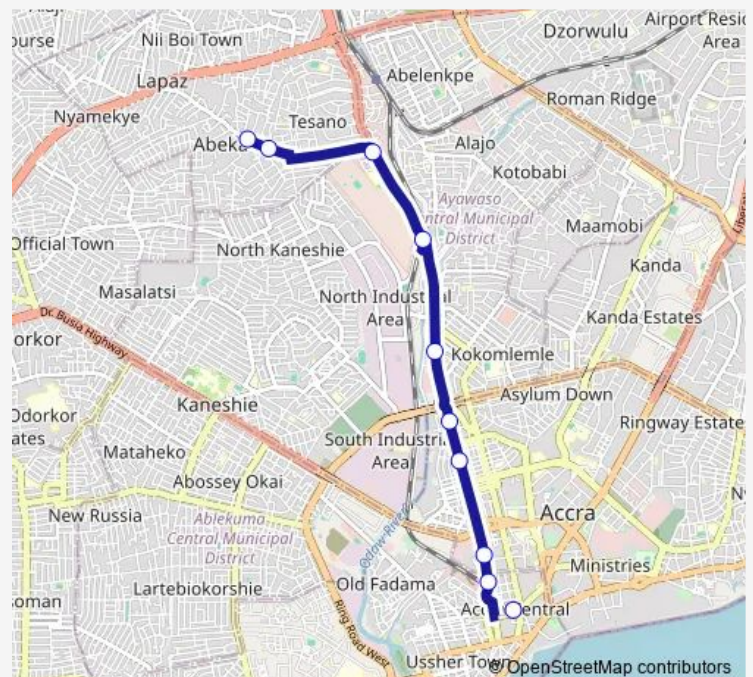

Bus 026B Abeka Market station to Rawlings Park

[Go to website](#)

Direction

Terminal Abeka Market station — Terminal Rawlings Park

10 stops

[Open route schedule](#)

Terminal Abeka Market station

Abeka Market

Lapaz Junction

Alajo

Asore Danho 011

Circle Coporative Station

Adabraka Market

Kingsway

Railways

Terminal Rawlings Park

Route schedule

Terminal Abeka Market station — Terminal Rawlings Park

Monday 09:43

Tuesday 09:43

Wednesday 09:43

Thursday 09:43

Friday 09:43

Saturday 09:43

Sunday 09:43

Route info

Direction: Terminal Abeka Market station

Stops: 10

Trip Duration: 0 hour 45 min

026B — Abeka Market station to Rawlings Park

026B Bus time schedules and route maps are available in an offline PDF at busmaps.com. Use the busmaps.com website to see live bus times, train schedule or subway schedule, and step-by-step directions for all public transit in Accra