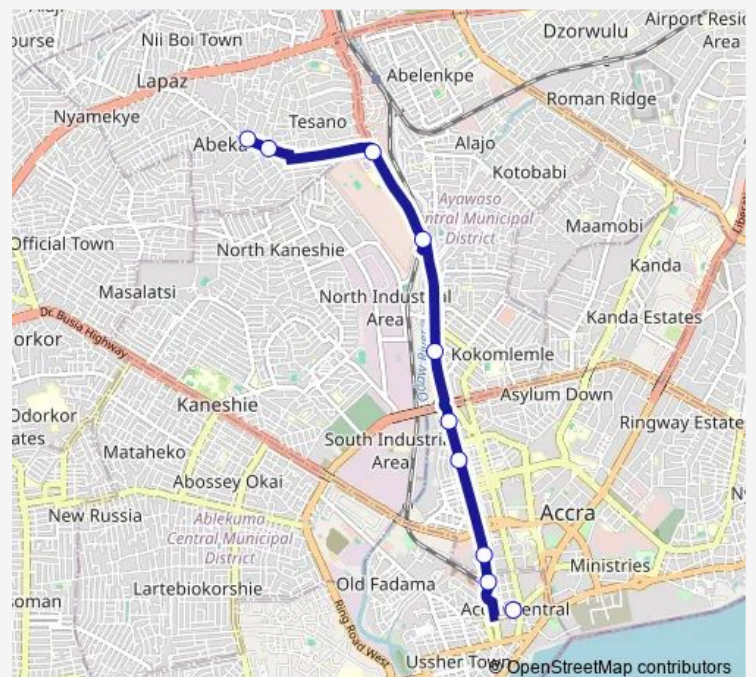

Bus 026b Abeka Market station to Rawlings Park

[Go to website](#)

Direction

Terminal Abeka Market station — Terminal Rawlings Park

10 stops

[Open route schedule](#)

Terminal Abeka Market station

Abeka Market

Lapaz Junction

Alajo

Asore Danho 011

Circle Coporative Station

Adabraka Market

Kingsway

Railways

Terminal Rawlings Park

Route schedule

Terminal Abeka Market station — Terminal Rawlings Park

Monday 09:43

Tuesday 09:43

Wednesday 09:43

Thursday 09:43

Friday 09:43

Saturday 09:43

Sunday 09:43

Route info

Direction: Terminal Abeka Market station

Stops: 10

Trip Duration: 0 hour 45 min

026b — Abeka Market station to Rawlings Park

026b Bus time schedules and route maps are available in an offline PDF at busmaps.com. Use the busmaps.com website to see live bus times, train schedule or subway schedule, and step-by-step directions for all public transit in Accra