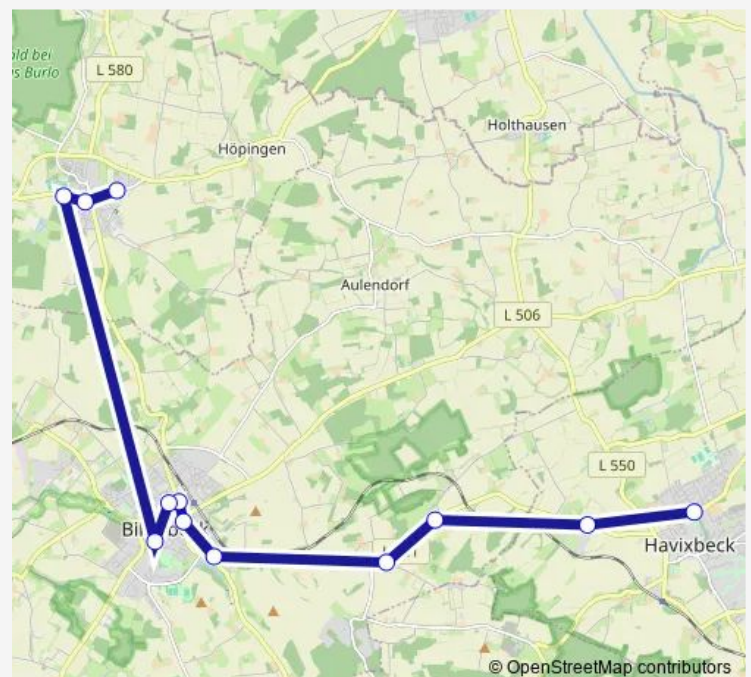

Billerbeck, Busbahnhof Bstg B

Billerbeck, Industriestr.

Billerbeck, Kindergarten

Billerbeck, Wübken

Billerbeck, Abzw. Nottuln

Bombeck, Alte Schule

Bombeck, Wellenbrey

Poppenbeck

Havixbeck, Baumberge Sporthalle

Route schedule

Darfeld, Maykamp — Havixbeck, Baumberge Sporthalle

Monday 07:07

Tuesday 07:07

Wednesday 07:07

Thursday 07:07

Friday 07:07

Saturday —

Sunday —

Route info

Direction: Darfeld, Maykamp

Stops: 12

Trip Duration: 0 hour 33 min

■ 567 — Maykamp - Baumberge Sporthalle

BusMaps

Direction

Havixbeck, Baumberge Sporthalle — Darfeld, Maykamp

12 stops

[Open route schedule](#)

Havixbeck, Baumberge Sporthalle

Poppenbeck

Bombeck, Wellenbrey

Bombeck, Alte Schule