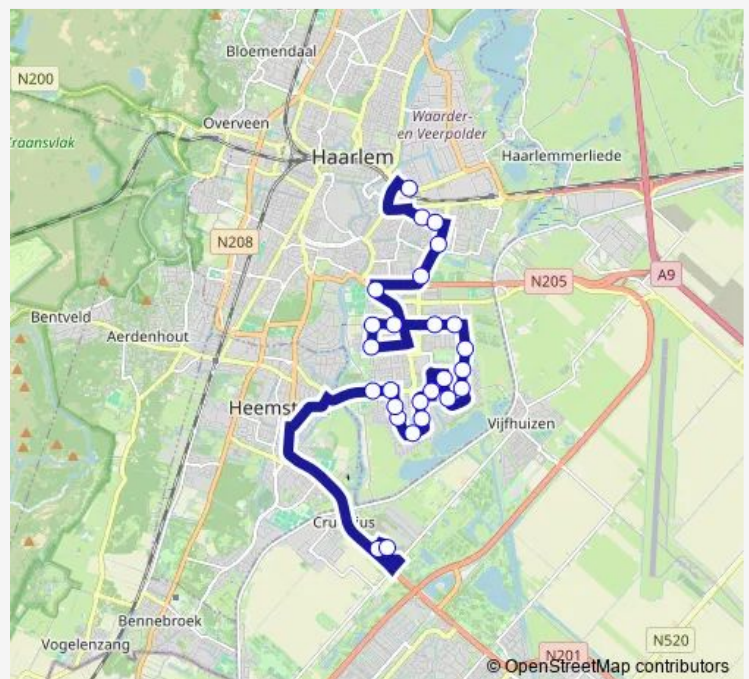

Haarlem, Schuilenburg

Haarlem, Baronie

Route schedule

Haarlem, Wim van Eststraat — Cruquius, Spaarne Werkt 2

Monday 06:50

Tuesday 06:50

Wednesday 06:50

Thursday 06:50

Friday 06:50

Saturday —

Sunday —

Route info

Direction: Haarlem, Wim van Eststraat

Stops: 26

Trip Duration: 0 hour 45 min

Haarlem, Pampus

Haarlem, Amelandstraat

Haarlem, Zuiderzeelaan

Haarlem, Europaweg/Engelandlaan

Cruquius, Spaarne Werkt 1

Cruquius, Spaarne Werkt 2

567 Bus time schedules and route maps are available in an offline PDF at busmaps.com. Use the busmaps.com website to see live bus times, train schedule or subway schedule, and step-by-step directions for all public transit in Haarlem