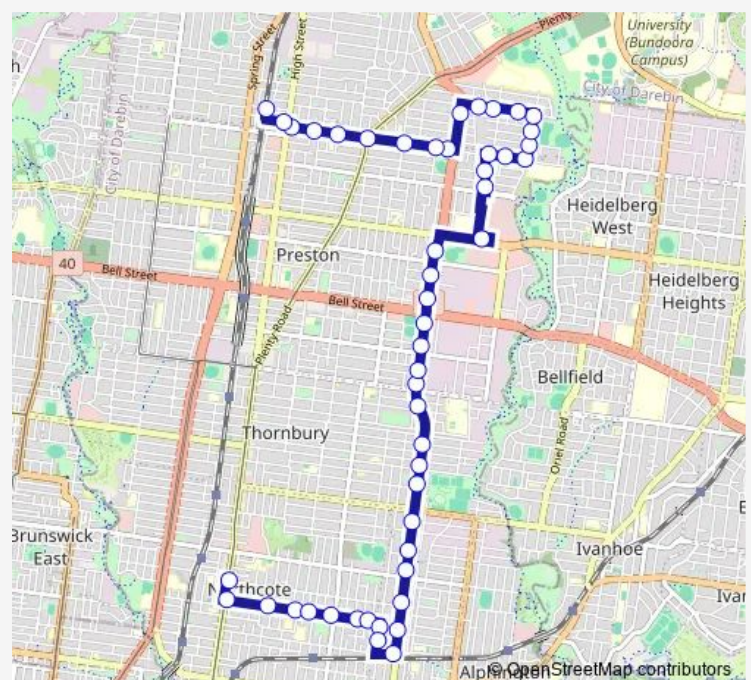

Duncan St/Rathmines St (Fairfield)

Wingrove St/Rathmines St (Fairfield)

Fairfield Railway Station/Wingrove St (Fairfield)

Fairfield Community Centre/Station St (Fairfield)

Mitchell St/Station St (Fairfield)

Separation St/Station St (Fairfield)

Edwin St/Station St (Fairfield)

Darebin Rd/Station St (Fairfield)

John Cain Memorial Park/Station St (Thornbury)

Clarendon St/Station St (Thornbury)

Rossmoyne Village/Station St (Thornbury)

Route info

Direction: High St/Mitchell St (Northcote)

Stops: 49

Trip Duration: 0 hour 35 min

567 — Northcote - Regent

BusMaps

Foley Ave/Albert St (Preston)

Bingo St/Albert St (Preston)

Thursday 06:12-21:23

Friday 06:12-21:23

Saturday 07:41-21:06

Sunday 07:50-21:06

Route info

Direction: Regent Railway Station/Robinson Rd (Reservoir)

Stops: 49

Trip Duration: 0 hour 32 min