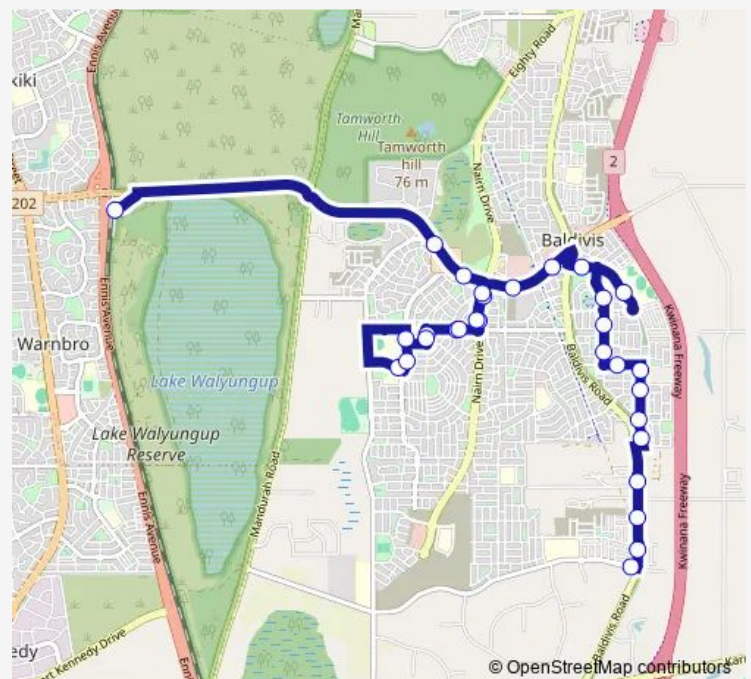

Sixty Eight Rd After Baldvis Rd

Route schedule

Warnbro Stn Stand 2 — Sixty Eight Rd After Baldvis Rd

Monday 07:51-14:40

Tuesday 07:51-14:40

Wednesday 07:51-14:40

Thursday 07:51-14:40

Friday 07:51-14:40

Saturday —

Sunday —

Route info

Direction: Warnbro Stn Stand 2

Stops: 19

Trip Duration: 0 hour 27 min

Direction

Sixty Eight Rd Before Baldivis Rd — Warnbro Stn Stand 7

30 stops

[Open route schedule](#)

Sixty Eight Rd Before Baldivis Rd

Baldivis Rd Before Solis Bvd

Baldivis Rd After Flare Ct

Baldivis Rd Before Paramount Bvd

Heritage Park Dr After Furioso Dr

Heritage Park Dr After Breton Bend