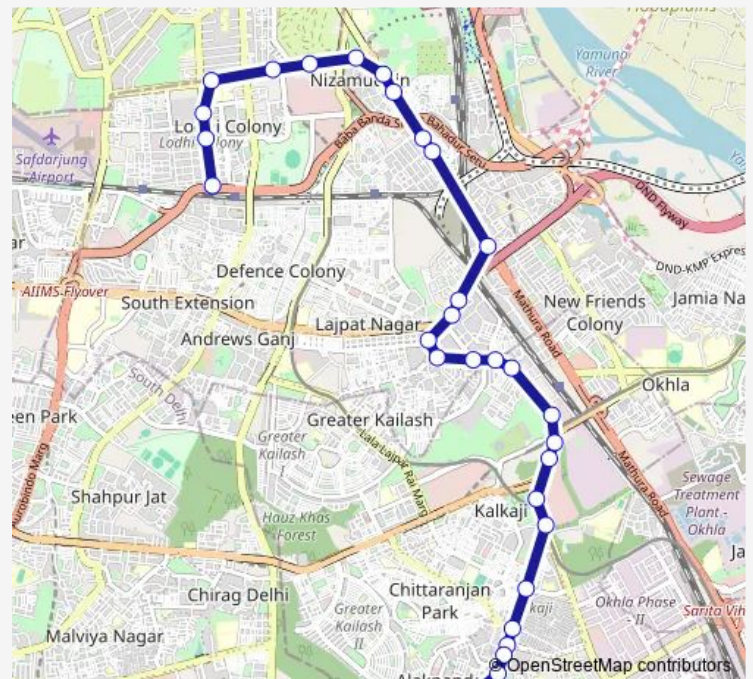

Thursday 05:22-22:37

Friday 05:22-22:37

Saturday 05:22-22:37

Sunday 05:22-22:37

Route info

Direction: Kushak Nallah Depot

Stops: 30

Trip Duration: 0 hour 48 min