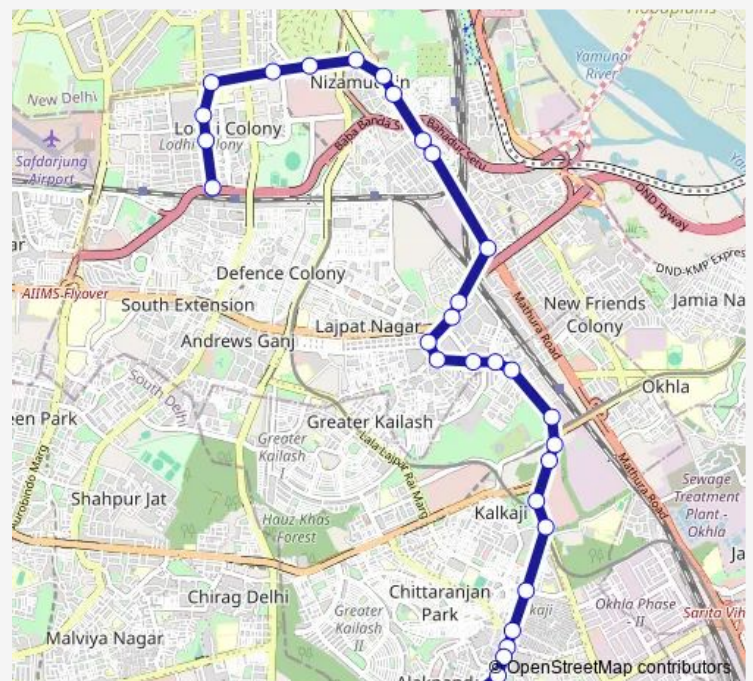

Thursday 05:22-22:37

Friday 05:22-22:37

Saturday 05:22-22:37

Sunday 05:22-22:37

Route info

Direction: Kushak Nallah Depot

Stops: 30

Trip Duration: 0 hour 48 min