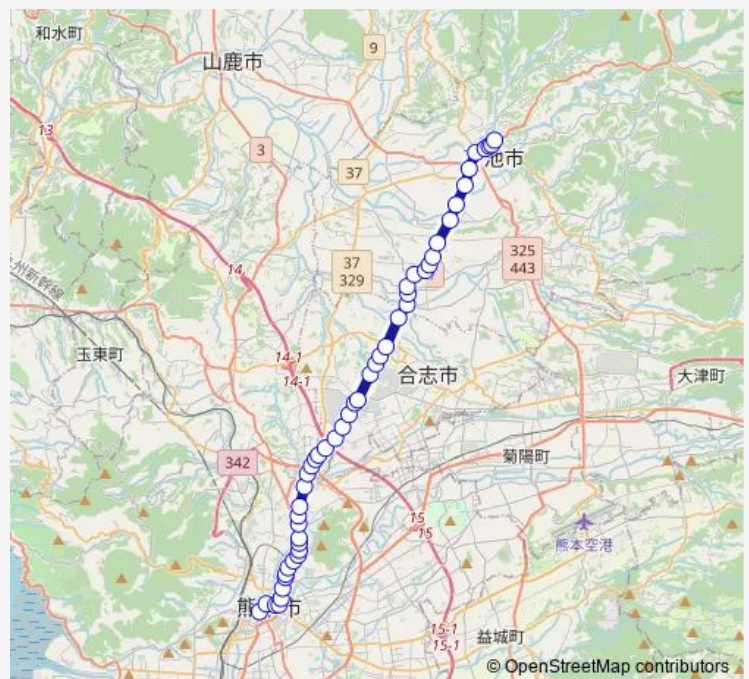

Thursday 06:50-18:15

Friday 06:50

Saturday —

Sunday —

Route info

Direction: 桜町バスターミナル

Stops: 50

Trip Duration: 1 hour 16 min