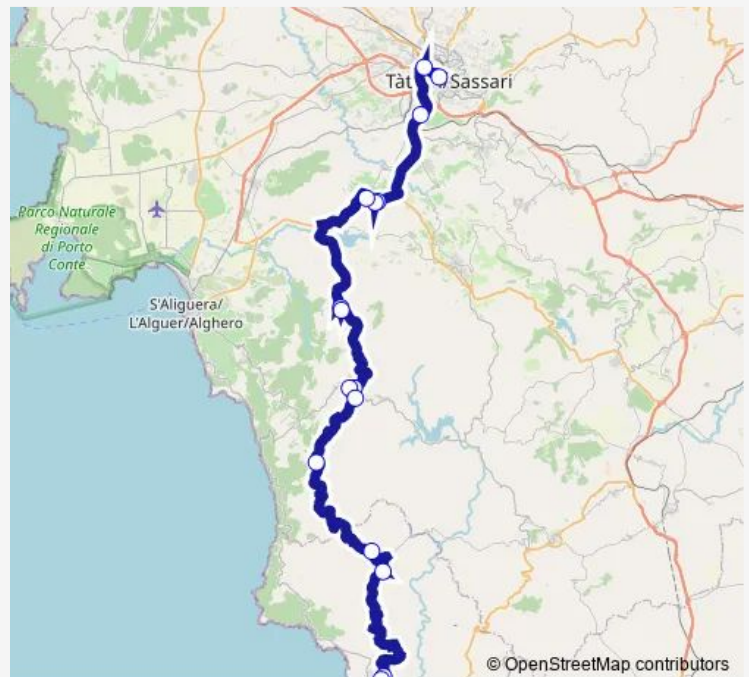

## Route schedule

Villanova Monteleone Scuole Medie — Sassari VIA Padre Zirano

Monday	06:53
Tuesday	06:53
Wednesday	06:53
Thursday	06:53
Friday	06:53
Saturday	06:53
Sunday	—

## Route info

Direction: Villanova Monteleone Scuole Medie

Stops: 13

Trip Duration: 1 hour 4 min

## Direction

Villanova Monteleone Scuole Medie — Sassari VIA Padre Zirano

12 stops

[Open route schedule](#)

Villanova Monteleone Scuole Medie

Villanova Monteleone Piazza Caserma

Villanova Monteleone Sp12

Villanova Monteleone VIA Lavagna 4

## Route info

Direction: Sassari VIA Padre Zirano

Stops: 10

Trip Duration: 1 hour 4 min