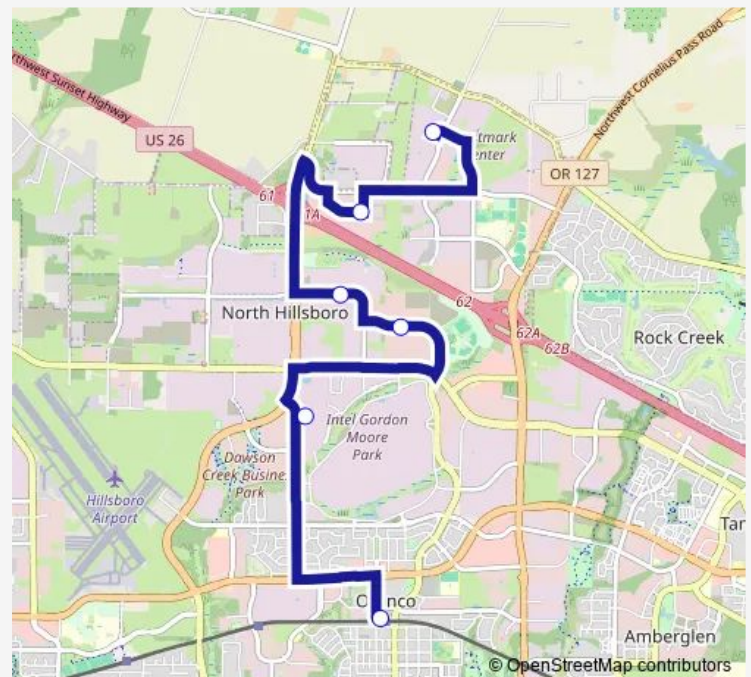

Bus North Hillsboro Link

[Go to website](#)

Direction

Westmark Center — Orenco Station

6 stops

[Open route schedule](#)

Westmark Center

Pinefarm Place (Westbound)

NE Huffman St (Eastbound)

NE Bennett St (Eastbound)

NE Shute Road (Intel)

Orenco Station

Route schedule

Westmark Center — Orenco Station

Monday	05:04-21:15
Tuesday	05:04-21:15
Wednesday	05:04-21:15
Thursday	05:04-21:15
Friday	05:04-21:15
Saturday	05:16-21:10
Sunday	05:16-21:10

Route info

Direction: Westmark Center

Stops: 6

Trip Duration: 0 hour 20 min

North Hillsboro Link

Direction

Orenco Station — Westmark Center

6 stops

[Open route schedule](#)

Orenco Station

NE Shute Road (Intel)

NE Bennett St (Westbound)

NE Huffman St (Westbound)

Pinefarm Place (Eastbound)

Westmark Center

Route schedule