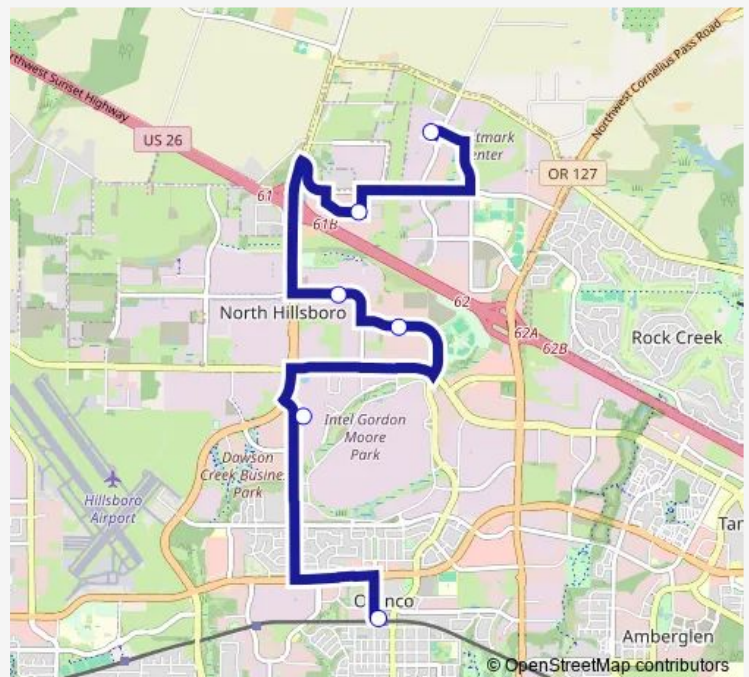

NE Huffman St (Eastbound)

NE Bennett St (Eastbound)

NE Shute Road (Intel)

Orenco Station

Route schedule

Westmark Center — Orenco Station

Monday 05:04-21:15

Tuesday 05:04-21:15

Wednesday 05:04-21:15

Thursday 05:04-21:15

Friday 05:04-21:15

Saturday 05:16-21:10

Sunday 05:16-21:10

Route info

Direction: Westmark Center

Stops: 6

Trip Duration: 0 hour 20 min

North Hillsboro Link

Direction

Orenco Station — Westmark Center

6 stops

[Open route schedule](#)

Orenco Station

NE Shute Road (Intel)

NE Bennett St (Westbound)

NE Huffman St (Westbound)

Pinefarm Place (Eastbound)

Westmark Center

Route schedule

Orenco Station — Westmark Center

Monday	05:18-21:35
Tuesday	05:18-21:35
Wednesday	05:18-21:35
Thursday	05:18-21:35
Friday	05:18-21:35
Saturday	05:30-21:30
Sunday	05:30-21:30