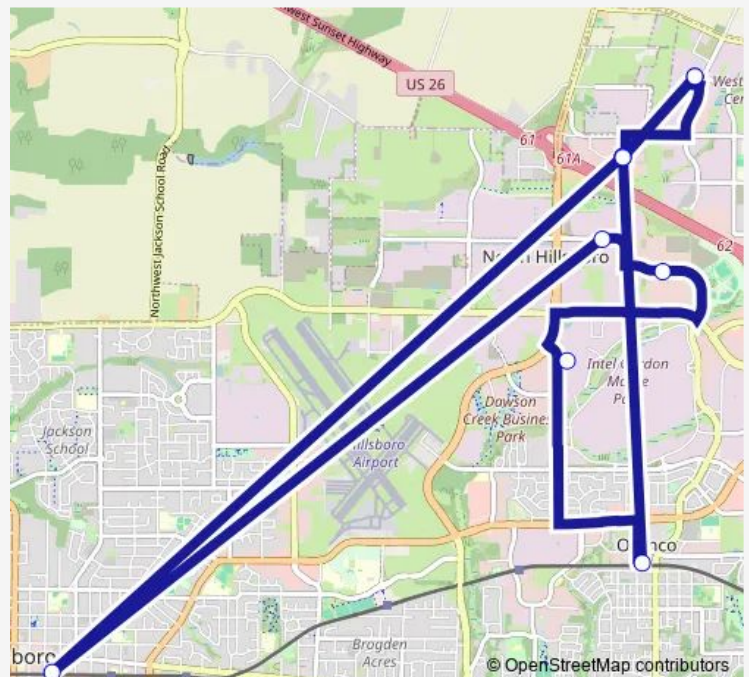

Orenco Station

Shute Road

Hillsboro Transit Center

Bennett St

Huffman St

Pinefarm Place

Westmark Center

Route schedule

Westmark Center — Westmark Center

Monday 05:04-13:26

Tuesday 05:04-13:26

Wednesday 05:04-13:26

Thursday 05:04-13:26

Friday 05:04-13:26

Saturday 05:16-11:56

Sunday 05:16-11:56

Route info

Direction: Westmark Center

Stops: 9

Trip Duration: 0 hour 34 min

North Hillsboro Link

Direction

Westmark Center — Westmark Center

10 stops

[Open route schedule](#)

Westmark Center

Pinefarm Place

Pinefarm Place

Hillsboro Transit Center

Huffman St

Bennett St

Shute Road