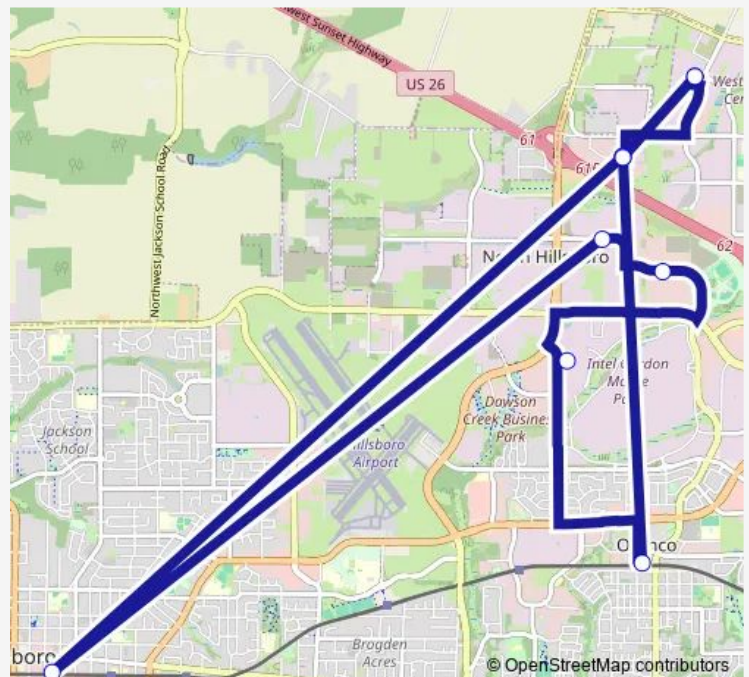

Orenco Station

Shute Road

Hillsboro Transit Center

Bennett St

Huffman St

Pinefarm Place

Westmark Center

Route schedule

Route info

Direction: Westmark Center

Stops: 9

Trip Duration: 0 hour 34 min

North Hillsboro Link

Direction

Westmark Center — Westmark Center

10 stops

[Open route schedule](#)

Westmark Center

Pinefarm Place

Pinefarm Place

Hillsboro Transit Center

Huffman St

Bennett St

Shute Road

Thursday 13:45-21:15

Friday 13:45-21:15

Saturday 13:40-21:10

Sunday 13:40-21:10

Route info

Direction: Westmark Center

Stops: 10

Trip Duration: 0 hour 34 min