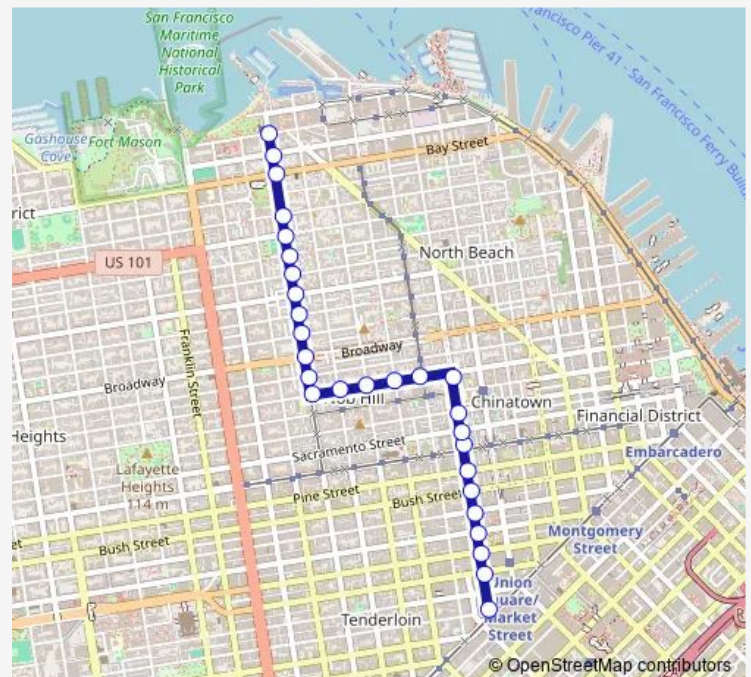

Hyde St & Vallejo St

Hyde St & Green St

Hyde St & Union St

Route schedule

Powell St & Market St — Hyde St & Beach St

Monday 06:38-23:31

Tuesday 06:38-23:31

Wednesday 06:38-23:31

Thursday 06:38-23:31

Friday 06:38-23:31

Saturday 06:38-23:31

Sunday 06:38-23:31

Route info

Direction: Powell St & Market St

Stops: 28

Trip Duration: 0 hour 22 min

PH — Powell-Hyde Cable Car

Hyde St & Filbert St

Hyde St & Greenwich St

Hyde St & Lombard St

Hyde St & Chestnut St

Hyde St & Bay St

Hyde St & North Point St

Hyde St & Beach St

Direction

Hyde St & Beach St — Powell St & Market St

29 stops

[Open route schedule](#)

Hyde St & Beach St

Hyde St & North Point St

Hyde St & Bay St

Hyde St & Chestnut St