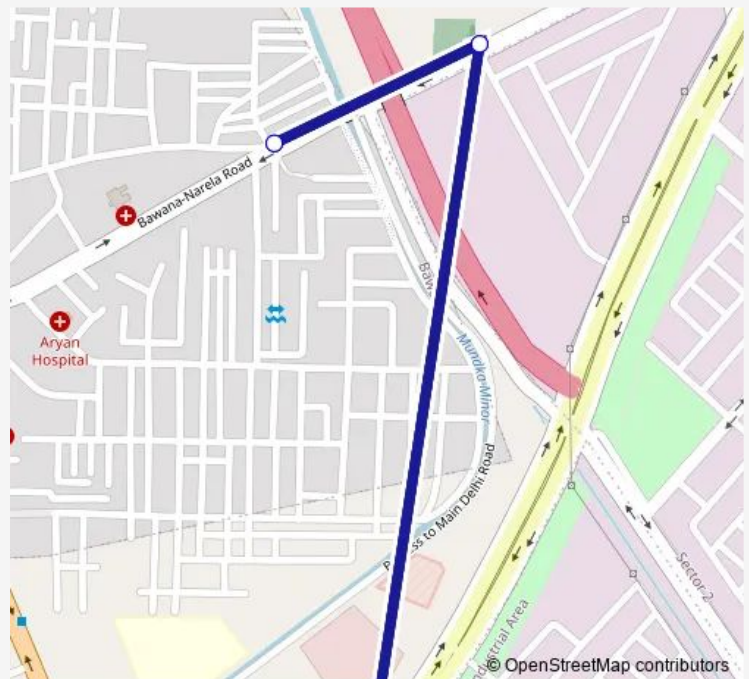

Bus 972bstldown

[Go to website](#)

Direction

Bawana Soap Factory — Bawana Sec 1 Cluster Depot

3 stops

[Open route schedule](#)

Bawana Soap Factory

Dsidc Bawana Sec 2

Bawana Sec 1 Cluster Depot

Route schedule

Bawana Soap Factory — Bawana Sec 1 Cluster Depot

Monday 05:14-19:55

Tuesday 05:14-19:55

Wednesday 05:14-19:55

Thursday 05:14-19:55

Friday 05:14-19:55

Saturday 05:14-19:55

Sunday 05:14-19:55

Route info

Direction: Bawana Soap Factory

Stops: 3

Trip Duration: 0 hour 5 min

972bstldown

BusMaps