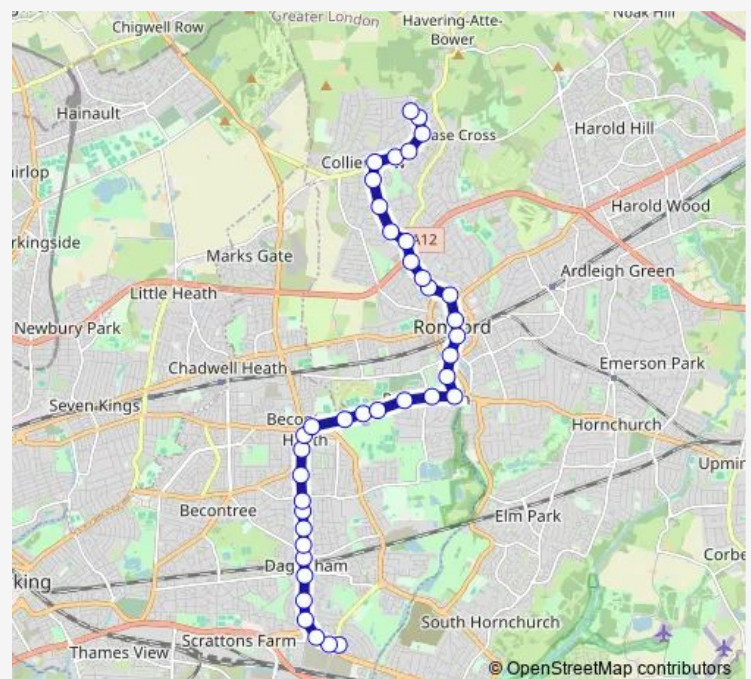

Arnold Road (Rm10)

Hedgemans Road

Dagenham Heathway

Holgate Road

Halbutt Street

Eastfield Road

Oxlow Lane (RM9)

Connor Road

Heathway Becontree

Morris Road

Becontree Heath Leisure Centre

CU London University / Wood Lane

Barton Avenue

Clayton Road (RM7)

Leonard Avenue

Dagenham Road

### Route schedule

Oval Road South — Hillrise Estate

Monday	00:00-23:45
Tuesday	00:00-23:45
Wednesday	00:00-23:45
Thursday	00:00-23:45
Friday	00:00-23:45
Saturday	00:05-23:50
Sunday	00:00-23:45

### Route info

Direction: Oval Road South

Stops: 39

Trip Duration: 0 hour 34 min

175 — Hillrise Estate - Collier Row - Romford - Becontree Heath - Dagenham, New Road

Queens Hospital

Rom Valley Way

Romford Station