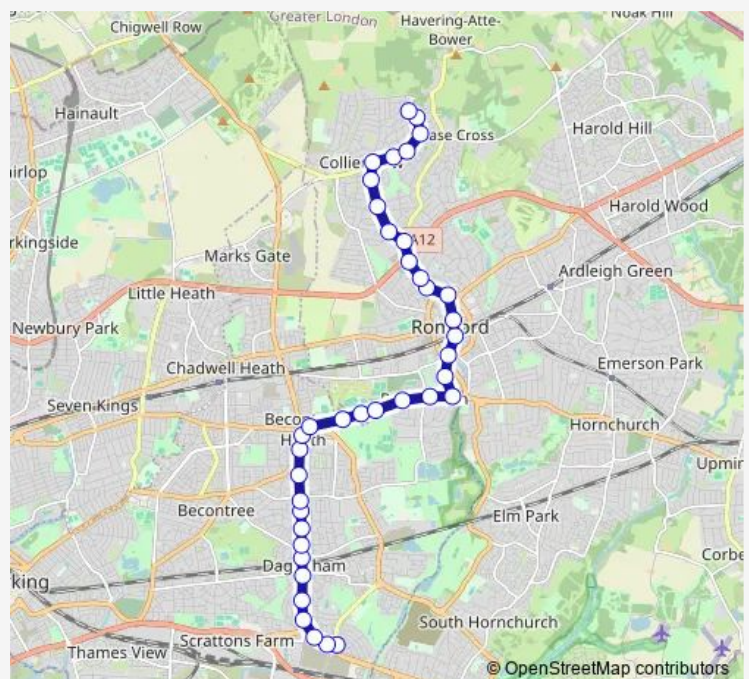

Arnold Road (Rm10)

Hedgemans Road

Dagenham Heathway

Holgate Road

Halbutt Street

Eastfield Road

Oxlow Lane (RM9)

Connor Road

Heathway Becontree

Morris Road

Becontree Heath Leisure Centre

CU London University / Wood Lane

Barton Avenue

Clayton Road (RM7)

Leonard Avenue

Dagenham Road

### Route schedule

Oval Road South — Hillrise Estate

|           |             |
|-----------|-------------|
| Monday    | 00:00-23:45 |
| Tuesday   | 00:00-23:45 |
| Wednesday | 00:00-23:45 |
| Thursday  | 00:00-23:45 |
| Friday    | 00:00-23:45 |
| Saturday  | 00:05-23:50 |
| Sunday    | 00:00-23:45 |

### Route info

Direction: Oval Road South

Stops: 39

Trip Duration: 0 hour 54 min

175 — Hillrise Estate - Collier Row - Romford - Becontree Heath - Dagenham, New Road

Queens Hospital

Rom Valley Way

Romford Station