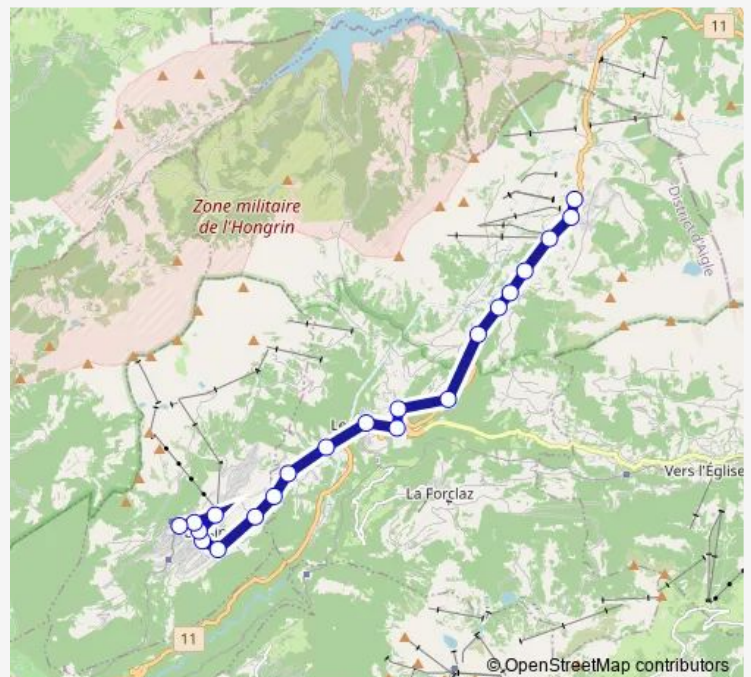

Thursday 07:44

Friday 07:44

Saturday —

Sunday —

Route info

Direction: Col des Mosses

Stops: 21

Trip Duration: 0 hour 37 min