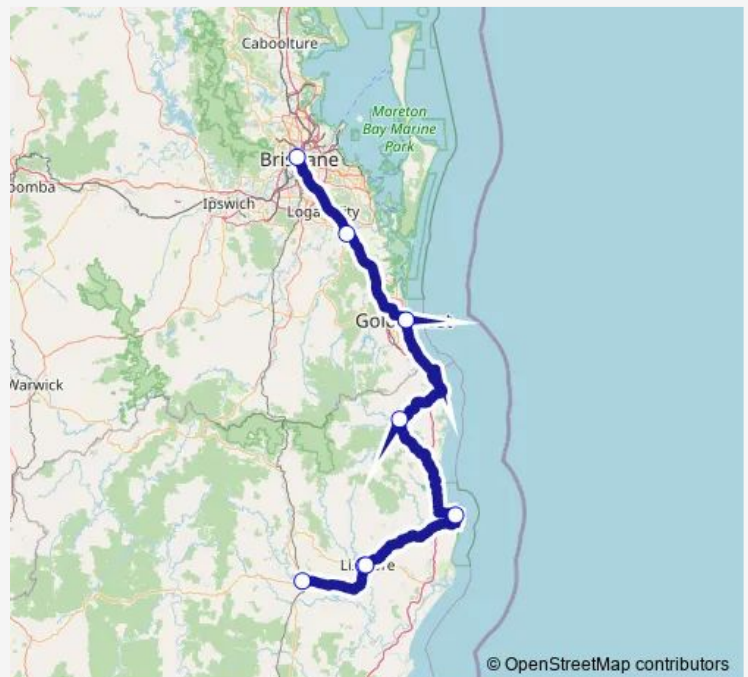

Regional Coach Service 175 Casino to Roma Street (Brisbane)

[Go to website](#)

Direction

Casino Station, Coach Bay — Roma Street Station, Stand F

8 stops

[Open route schedule](#)

Casino Station, Coach Bay

Lismore Station, Coach Stop

Lismore Transit Centre, Molesworth St

Byron Bay Interchange, Stand C

Murwillumbah Station, Coach Stop

Surfers Paradise Coach Transit Centre, Beach Rd

Beenleigh Station, Stand B

Roma Street Station, Stand F

Route schedule

Casino Station, Coach Bay — Roma Street Station, Stand F

Monday 19:08

Tuesday 19:08

Wednesday 19:08

Thursday 19:08

Friday 19:08

Saturday 19:08

Sunday 19:08

Route info

Direction: Casino Station, Coach Bay

Stops: 8

Trip Duration: 3 hour 26 min

175 Regional Coach Service time schedules and route maps are available in an offline PDF at busmaps.com. Use the busmaps.com website to see live bus times, train schedule or subway schedule, and step-by-step directions for all public transit in Lismore