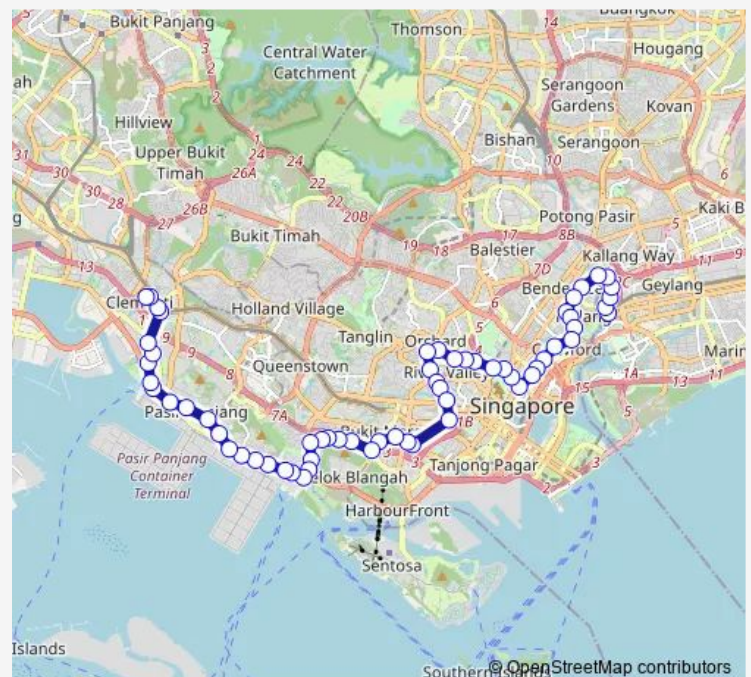

Thursday 06:00

Friday 06:00

Saturday 06:00

Sunday 06:00

Route info

Direction: Lor 1 Geylang Ter

Stops: 62

Trip Duration: 1 hour 38 min

175

BusMaps

Somerset Stn

Natl Youth Council

Bef Orchard Stn Exit B

Aft Orchard Blvd

Bef Zion Full Gospel Ch

The Trillium