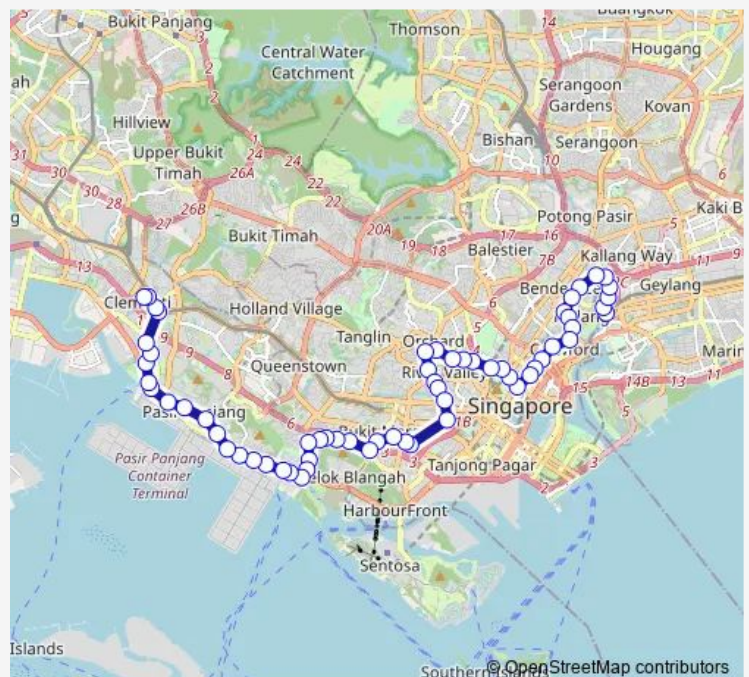

Ymca

Dhoby Ghaut Stn Exit B

Winsland Hse

Route schedule

Lor 1 Geylang Ter — Clementi Int

Monday	06:00
Tuesday	06:00
Wednesday	06:00
Thursday	06:00
Friday	06:00
Saturday	06:00
Sunday	06:00

Route info

Direction: Lor 1 Geylang Ter

Stops: 62

Trip Duration: 1 hour 38 min

175

BusMaps

Somerset Stn

Natl Youth Council

Bef Orchard Stn Exit B

Aft Orchard Blvd