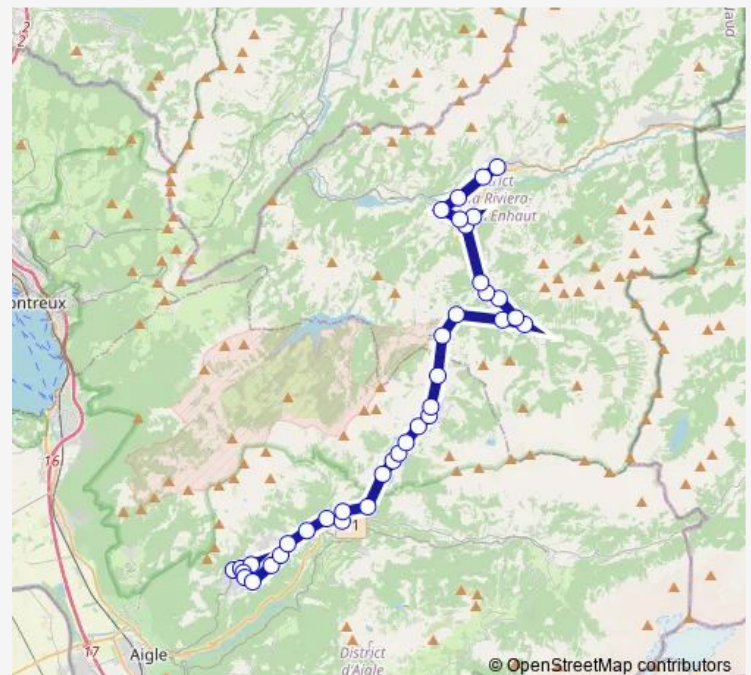

Thursday 06:36-18:36

Friday 06:36-18:36

Saturday 07:42-18:36

Sunday 07:42-18:36

Route info

Direction: Leysin-Feydey, gare

Stops: 37

Trip Duration: 1 hour 13 min

175 — B 175

BusMaps

Les Mosses, L'Arsaz

La Lécherette, village

La Lécherette,cont.de la Borne

Bains-de-l'Etivaz

L'Etivaz, Maison de L'Etivaz

L'Etivaz, Les Vieux Bains

Tuesday 08:05-19:05

Wednesday 08:05-19:05

Thursday 08:05-19:05

Friday 08:05-19:05

Saturday 08:05-19:05

Sunday 08:05-19:05

Route info

Direction: Château-d'Oex, gare