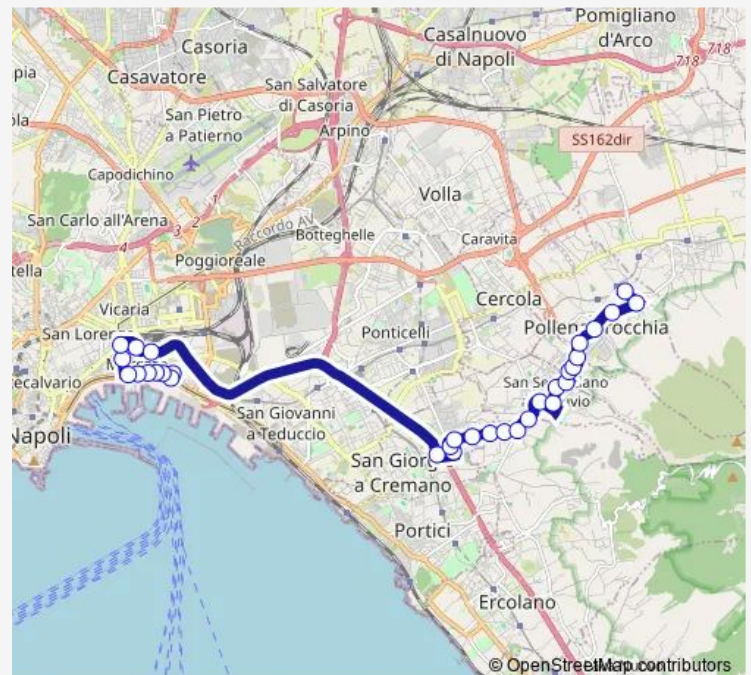

Thursday 05:20-05:55

Friday 05:20-05:55

Saturday 05:30-05:55

Sunday 05:30-05:55

Route info

Direction: Pollena - Nodo Virtuale

Stops: 58

Trip Duration: 1 hour 2 min