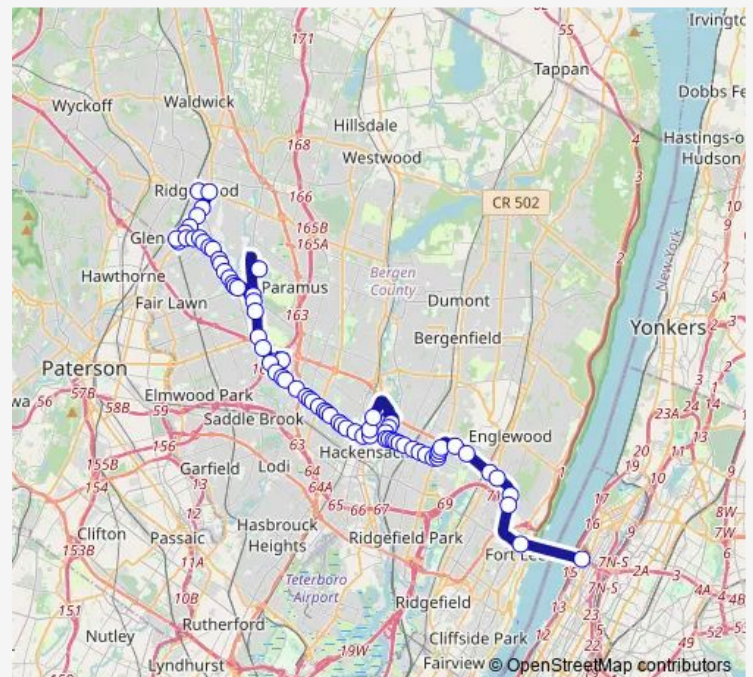

Ackerman AVE AT Hillman Ave

Ackerman AVE 127' N OF Prospect St

Prospect ST AT Cornwall Rd

Prospect ST 328'S OF Woodvale Rd

Saddle River RD AT Naugle Dr

Saddle River RD AT Kramer Pl

Saddle River RD AT Knott Terrace

Saddle River RD AT Fair Lawn/Century Rd

Century RD AT Saddle River Rd

Route schedule

VAN Neste Square — GW Bridge BUS Terminal

Monday 05:25-22:50

Tuesday 05:25-22:50

Wednesday 05:25-22:50

Thursday 05:25-22:50

Friday 05:25-22:50

Saturday 07:10-23:15

Sunday 06:45-23:05

Route info

Direction: VAN Neste Square

Stops: 74

Trip Duration: 1 hour 13 min

Bergen Community College Student Center

Route info

Direction: GW Bridge BUS Terminal

Stops: 71

Trip Duration: 1 hour 6 min

Anderson ST AT Main St

Anderson ST AT Pangborn Pl

Linden ST 43'S OF Anderson St

Passaic ST 130' W OF Vanderbeck Pl.