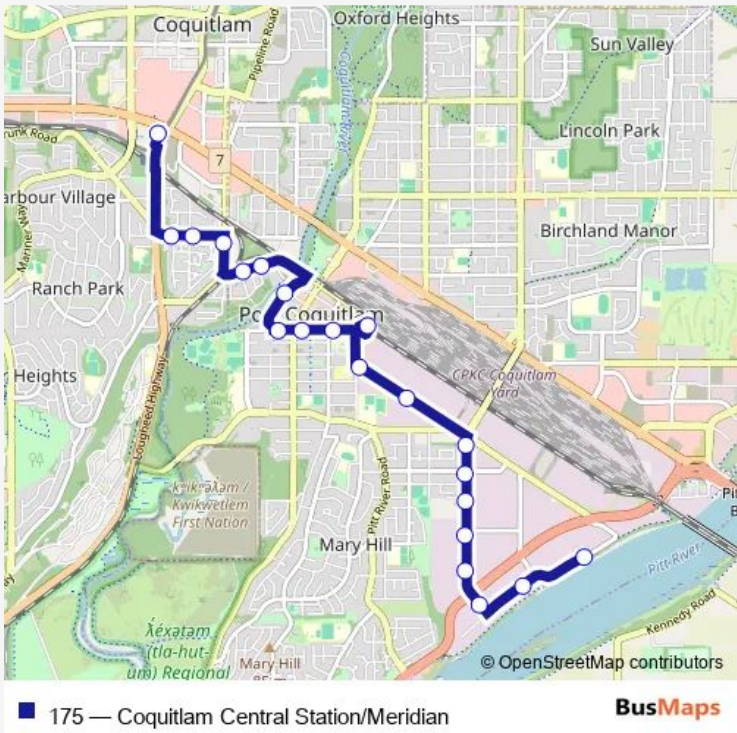

Bus 175 Coquitlam Central Station/Meridian

[Go to website](#)

Direction
 Coquitlam Central Station @ Bay 10 — Eastbound Kebet Way @ Mustang Place
 21 stops
[Open route schedule](#)

- Coquitlam Central Station @ Bay 10
- Eastbound Dewdney Trunk Rd @ Lougheed Hwy
- Eastbound Dewdney Trunk Rd @ Irvine St
- Southbound Westwood St @ Dewdney Trunk Rd
- Eastbound Kingsway Ave @ Burleigh Ave
- Eastbound Kingsway Ave @ Dixon St
- Southbound Maple St @ Mcallister Ave
- Eastbound Wilson Ave @ Bury Ave
- Eastbound Wilson Ave @ Shaughnessy St
- Eastbound Wilson Ave @ Mary Hill Rd
- Port Coquitlam Station @ Bay 2
- Eastbound Kingsway Ave @ Tyner St
- Eastbound Kingsway Ave @ 1900 Block
- Southbound Broadway St @ Kingsway Ave
- Southbound Broadway St @ Langan Ave
- Southbound Broadway St @ Cameron Ave
- Southbound Broadway St @ Industrial Ave
- Southbound Broadway St @ Mary Hill Bypass
- Southbound Broadway St @ Mary Hill Bypass
- Eastbound Kebet Way @ Spitfire Place
- Eastbound Kebet Way @ Mustang Place

Route schedule
 Coquitlam Central Station @ Bay 10 — Eastbound Kebet Way @ Mustang Place

Monday	05:51-18:21
Tuesday	05:51-18:21
Wednesday	05:51-18:21
Thursday	05:51-18:21
Friday	05:51-18:21
Saturday	—
Sunday	—

Route info
 Direction: Coquitlam Central Station @ Bay 10
 Stops: 21
 Trip Duration: 0 hour 23 min

Direction

Eastbound Kebet Way @ Mustang Place — Coquitlam Central Station @ Bay 10

18 stops

[Open route schedule](#)

Sunday —

Route info

Direction: Eastbound Kebet Way @ Mustang Place

Stops: 18

Trip Duration: 0 hour 20 min

175 Bus time schedules and route maps are available in an offline PDF at busmaps.com. Use the busmaps.com website to see live bus times, train schedule or subway schedule, and step-by-step directions for all public transit in Port Coquitlam