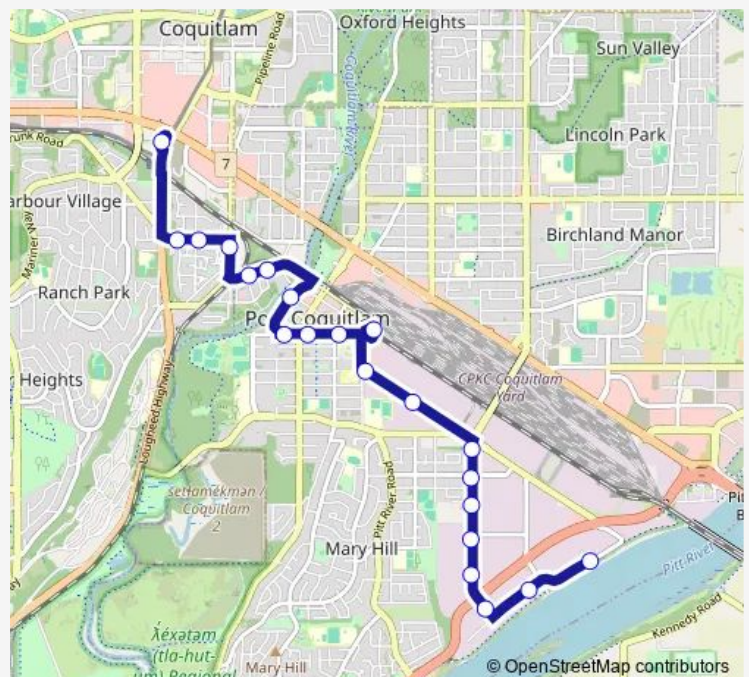

Eastbound Wilson Ave @ Mary Hill Rd

Port Coquitlam Station @ Bay 2

Eastbound Kingsway Ave @ Tyner St

Eastbound Kingsway Ave @ 1900 Block

Southbound Broadway St @ Kingsway Ave

Southbound Broadway St @ Langan Ave

Southbound Broadway St @ Cameron Ave

Southbound Broadway St @ Industrial Ave

Southbound Broadway St @ Mary Hill Bypass

Southbound Broadway St @ Mary Hill Bypass

Eastbound Kebet Way @ Spitfire Place

Eastbound Kebet Way @ Mustang Place

### Route schedule

Coquitlam Central Station @ Bay 12 — Eastbound Kebet Way @ Mustang Place

Monday 05:51-18:21

Tuesday 05:51-18:21

Wednesday 05:51-18:21

Thursday 05:51-18:21

Friday 05:51-18:21

Saturday —

### Route info

Direction: Coquitlam Central Station @ Bay 12

Stops: 21

Trip Duration: 0 hour 23 min

175 — Coquitlam Central Station/Meridian