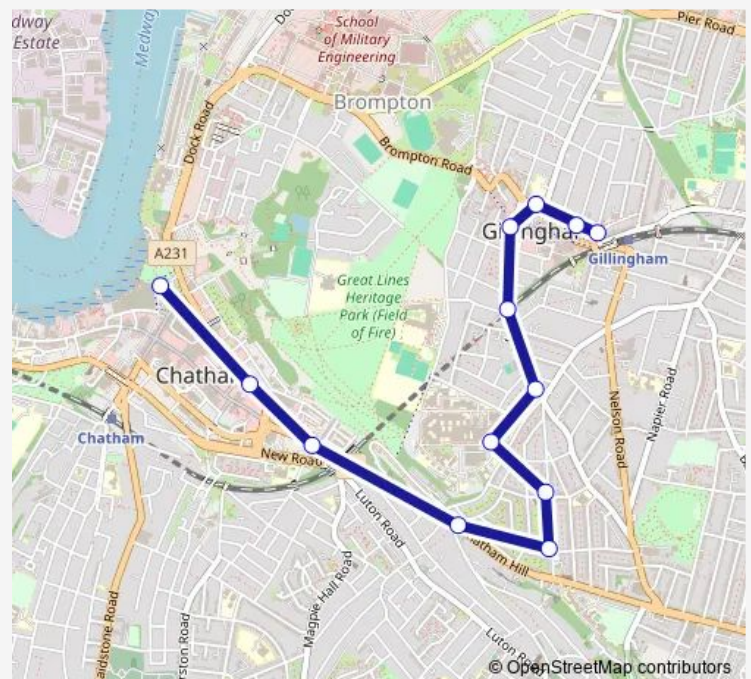

Waterfront Bus Station

Route schedule

King Street — Waterfront Bus Station

Monday 06:44-18:33

Tuesday 06:44-18:33

Wednesday 06:44-18:33

Thursday 06:44-18:33

Friday 06:44-18:33

Saturday 06:40-18:20

Sunday —

Route info

Direction: King Street

Stops: 11

Trip Duration: 0 hour 19 min

175 — Gillingham - Chatham

Direction

Waterfront Bus Station — King Street

13 stops

[Open route schedule](#)

Waterfront Bus Station

The Brook Iceland

Institute Road

Windmill Road

Rock Avenue

Byron Road

Medway Maritime Hospital

The Westcourt Arms

Copenhagen Road

St Mark's Church

Jeffery Street

Victoria Street

King Street