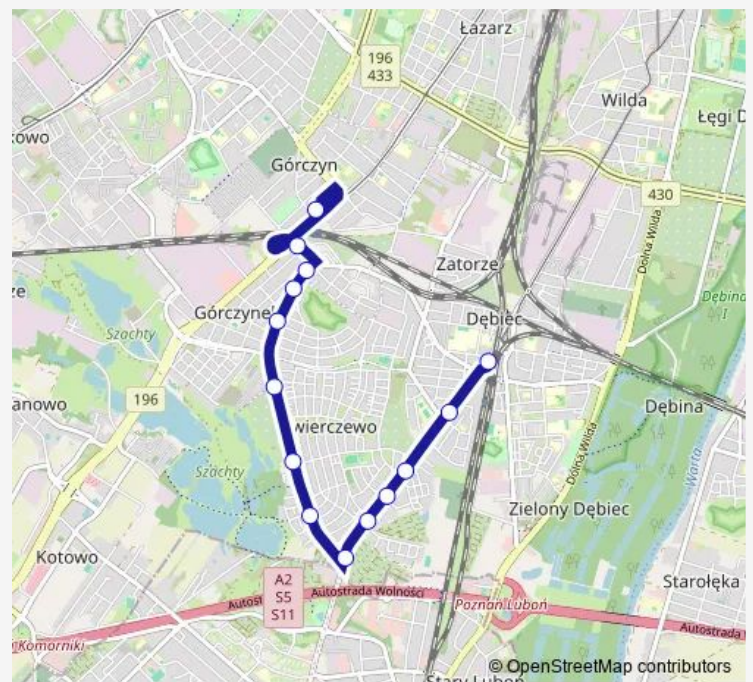

Będzińska

Sempołowskiej

Opolska

Dębiec Pkm

Route schedule

Górczyn Pkm — Dębiec Pkm

Monday 04:35-23:12

Tuesday 04:35-23:12

Wednesday 04:35-23:12

Thursday 04:35-23:12

Friday 04:35-23:12

Saturday 04:35-22:55

Sunday 05:35-23:12

Route info

Direction: Górczyn Pkm

Stops: 14

Trip Duration: 0 hour 17 min

Direction

Dębiec Pkm — Górczyn Pkm

13 stops

[Open route schedule](#)

Dębiec Pkm

Cieszyńska

Sempolowskiej