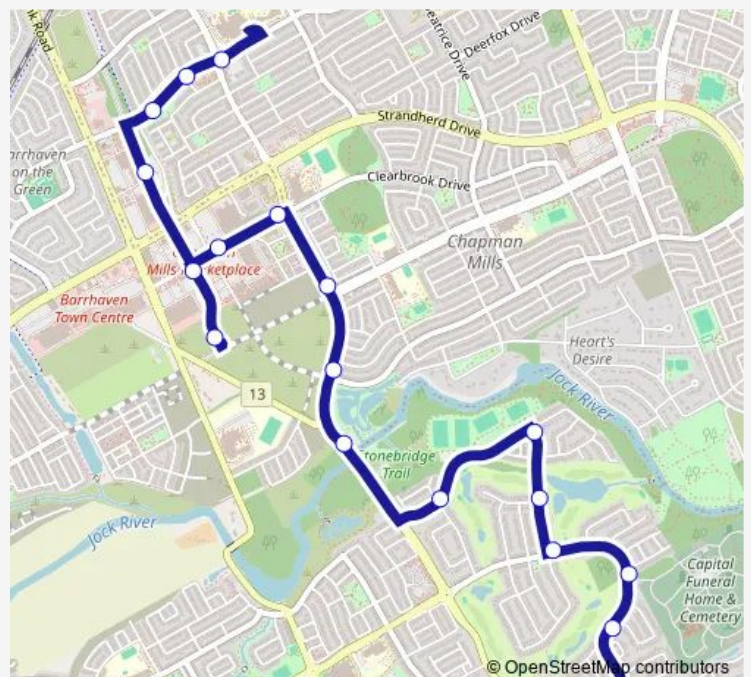

### Direction

Golflinks / Longfields — Berrigan / Longfields

18 stops

[Open route schedule](#)

- Golflinks / Longfields
- Golflinks / Silbrass
- Golflinks / Rustwood
- Golflinks / Pondhollow
- Pondhollow / Silverthorn
- Pondhollow / Riverstone
- Riverstone / Fencerow
- Longfields / Bren-Maur West
- Longfields / Paul Metivier
- Longfields / Chapman Mills
- Marketplace / Longfields
- Marketplace / Riocan
- Marketplace 1A (A)
- Barrhaven Centre 1A (A)
- Strandherd 2A (B)
- Berrigan / Edgeware
- Berrigan / Colindale
- Berrigan / Longfields

### Route schedule

Golflinks / Longfields — Berrigan / Longfields

Monday	05:43-22:49
Tuesday	05:43-22:49
Wednesday	05:43-22:49
Thursday	05:43-22:49
Friday	05:43-22:49
Saturday	11:00-20:00
Sunday	19:58

### Route info

Direction: Golflinks / Longfields

Stops: 18

Trip Duration: 0 hour 14 min

**Direction**

Longfield - Davidson Heights H.S. — Golflinks / Longfields

16 stops

[Open route schedule](#)

Sunday 19:50

**Route info**

Direction: Longfield - Davidson Heights H.S.

Stops: 16

Trip Duration: 0 hour 10 min

175 Bus time schedules and route maps are available in an offline PDF at busmaps.com. Use the busmaps.com website to see live bus times, train schedule or subway schedule, and step-by-step directions for all public transit in Ottawa