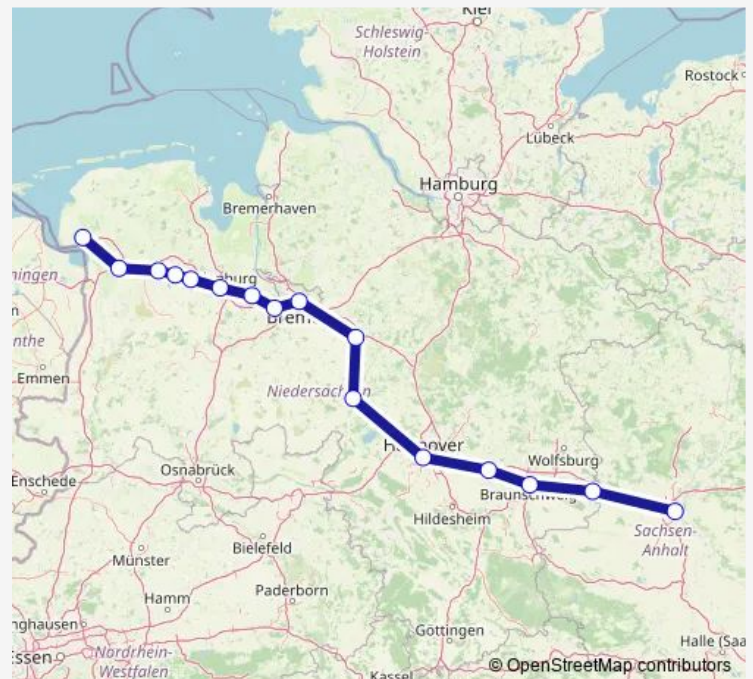

Braunschweig Hbf

Peine

Hannover Hbf

Nienburg(Weser)

Verden(Aller)

Bremen Hbf

Delmenhorst

Hude

Oldenburg(Oldb)

Bad Zwischenahn

Westerstede-Ocholt

Augustfehn

Leer(Ostfriesl)

Emden Hbf

Route schedule

Magdeburg Hbf — Emden Hbf

Monday 05:00

Tuesday 05:00

Wednesday 05:00

Thursday 05:00

Friday 05:00

Saturday 05:00

Sunday 07:53

Route info

Direction: Magdeburg Hbf

Stops: 16

Trip Duration: 4 hour 38 min

■ IC 2436

IC 2436 Rail time schedules and route maps are available in an offline PDF at busmaps.com. Use the busmaps.com website to see live bus times, train schedule or subway schedule, and step-by-step directions for all public transit in Westerstede