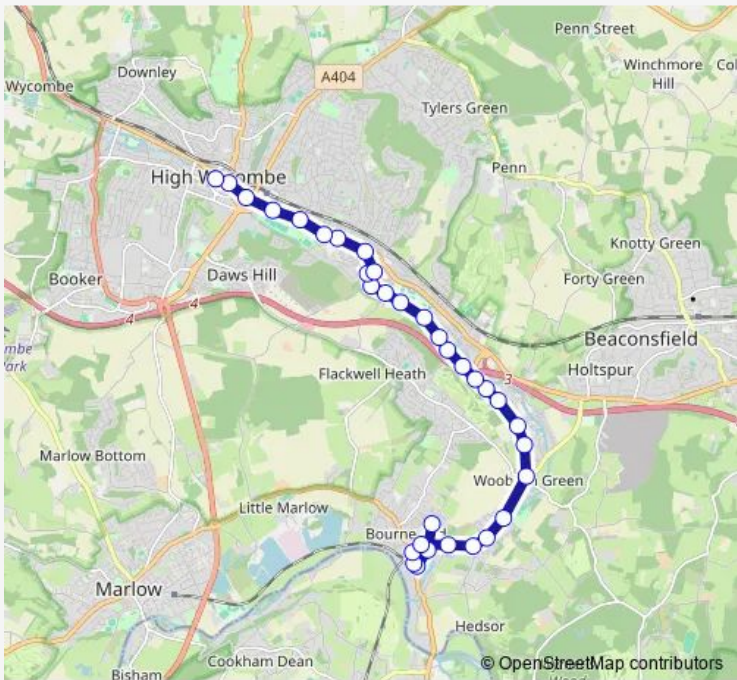

Bus 37S High Wycombe - Bourne End

[Go to website](#)

Direction
 Bourne End Academy — High Wycombe Busstn
 33 stops
[Open route schedule](#)

- Bourne End Academy
- Furlong Road
- Post Office
- St Mark's Church
- Railway Station
- New Road
- Cores End
- Brookbank
- Cemetery
- Town Lane
- The Red Lion PH
- Wycombe Lane
- Glory Mill Lane
- Boundary Place
- Hedge Lea
- Knaves Beech
- Lammas Way
- St Peter's Close
- Woodside Close
- Dolphin Court
- Rugby Club

Route schedule
 Bourne End Academy — High Wycombe Busstn

Monday	15:30
Tuesday	15:30
Wednesday	15:30
Thursday	15:30
Friday	15:30
Saturday	—
Sunday	—

Route info
 Direction: Bourne End Academy
 Stops: 33
 Trip Duration: 0 hour 45 min

■ 37S — High Wycombe - Bourne End **BusMaps**

General Havelock

Beech Road

Marsh School

Abbey Barn Road

Post Office

London Road Lidl

Chestnut Avenue

Friday 07:35

Saturday —

Sunday —

Route info

Direction: High Wycombe Busstn

Stops: 36

Trip Duration: 0 hour 50 min

Brookbank