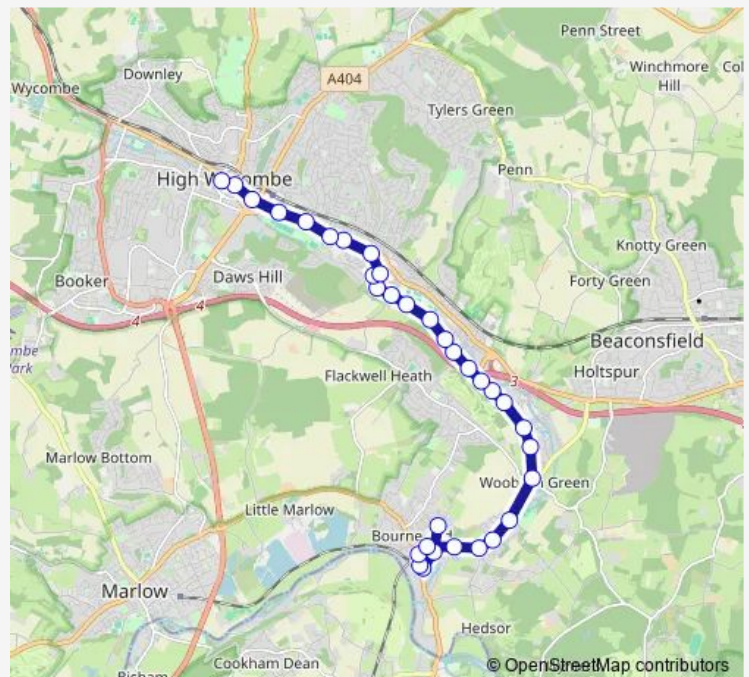

Woodside Close

Dolphin Court

Rugby Club

Route schedule

Bourne End Academy — High Wycombe Busstn

Monday 15:30

Tuesday 15:30

Wednesday 15:30

Thursday 15:30

Friday 15:30

Saturday —

Sunday —

Route info

Direction: Bourne End Academy

Stops: 33

Trip Duration: 0 hour 45 min

■ 37S — High Wycombe - Bourne End

General Havelock

Beech Road

Marsh School

Abbey Barn Road

Post Office

London Road Lidl

Chestnut Avenue

Friday 07:35

Saturday —

Sunday —

Route info

Direction: High Wycombe Busstn

Stops: 36

Trip Duration: 0 hour 50 min

Brookbank